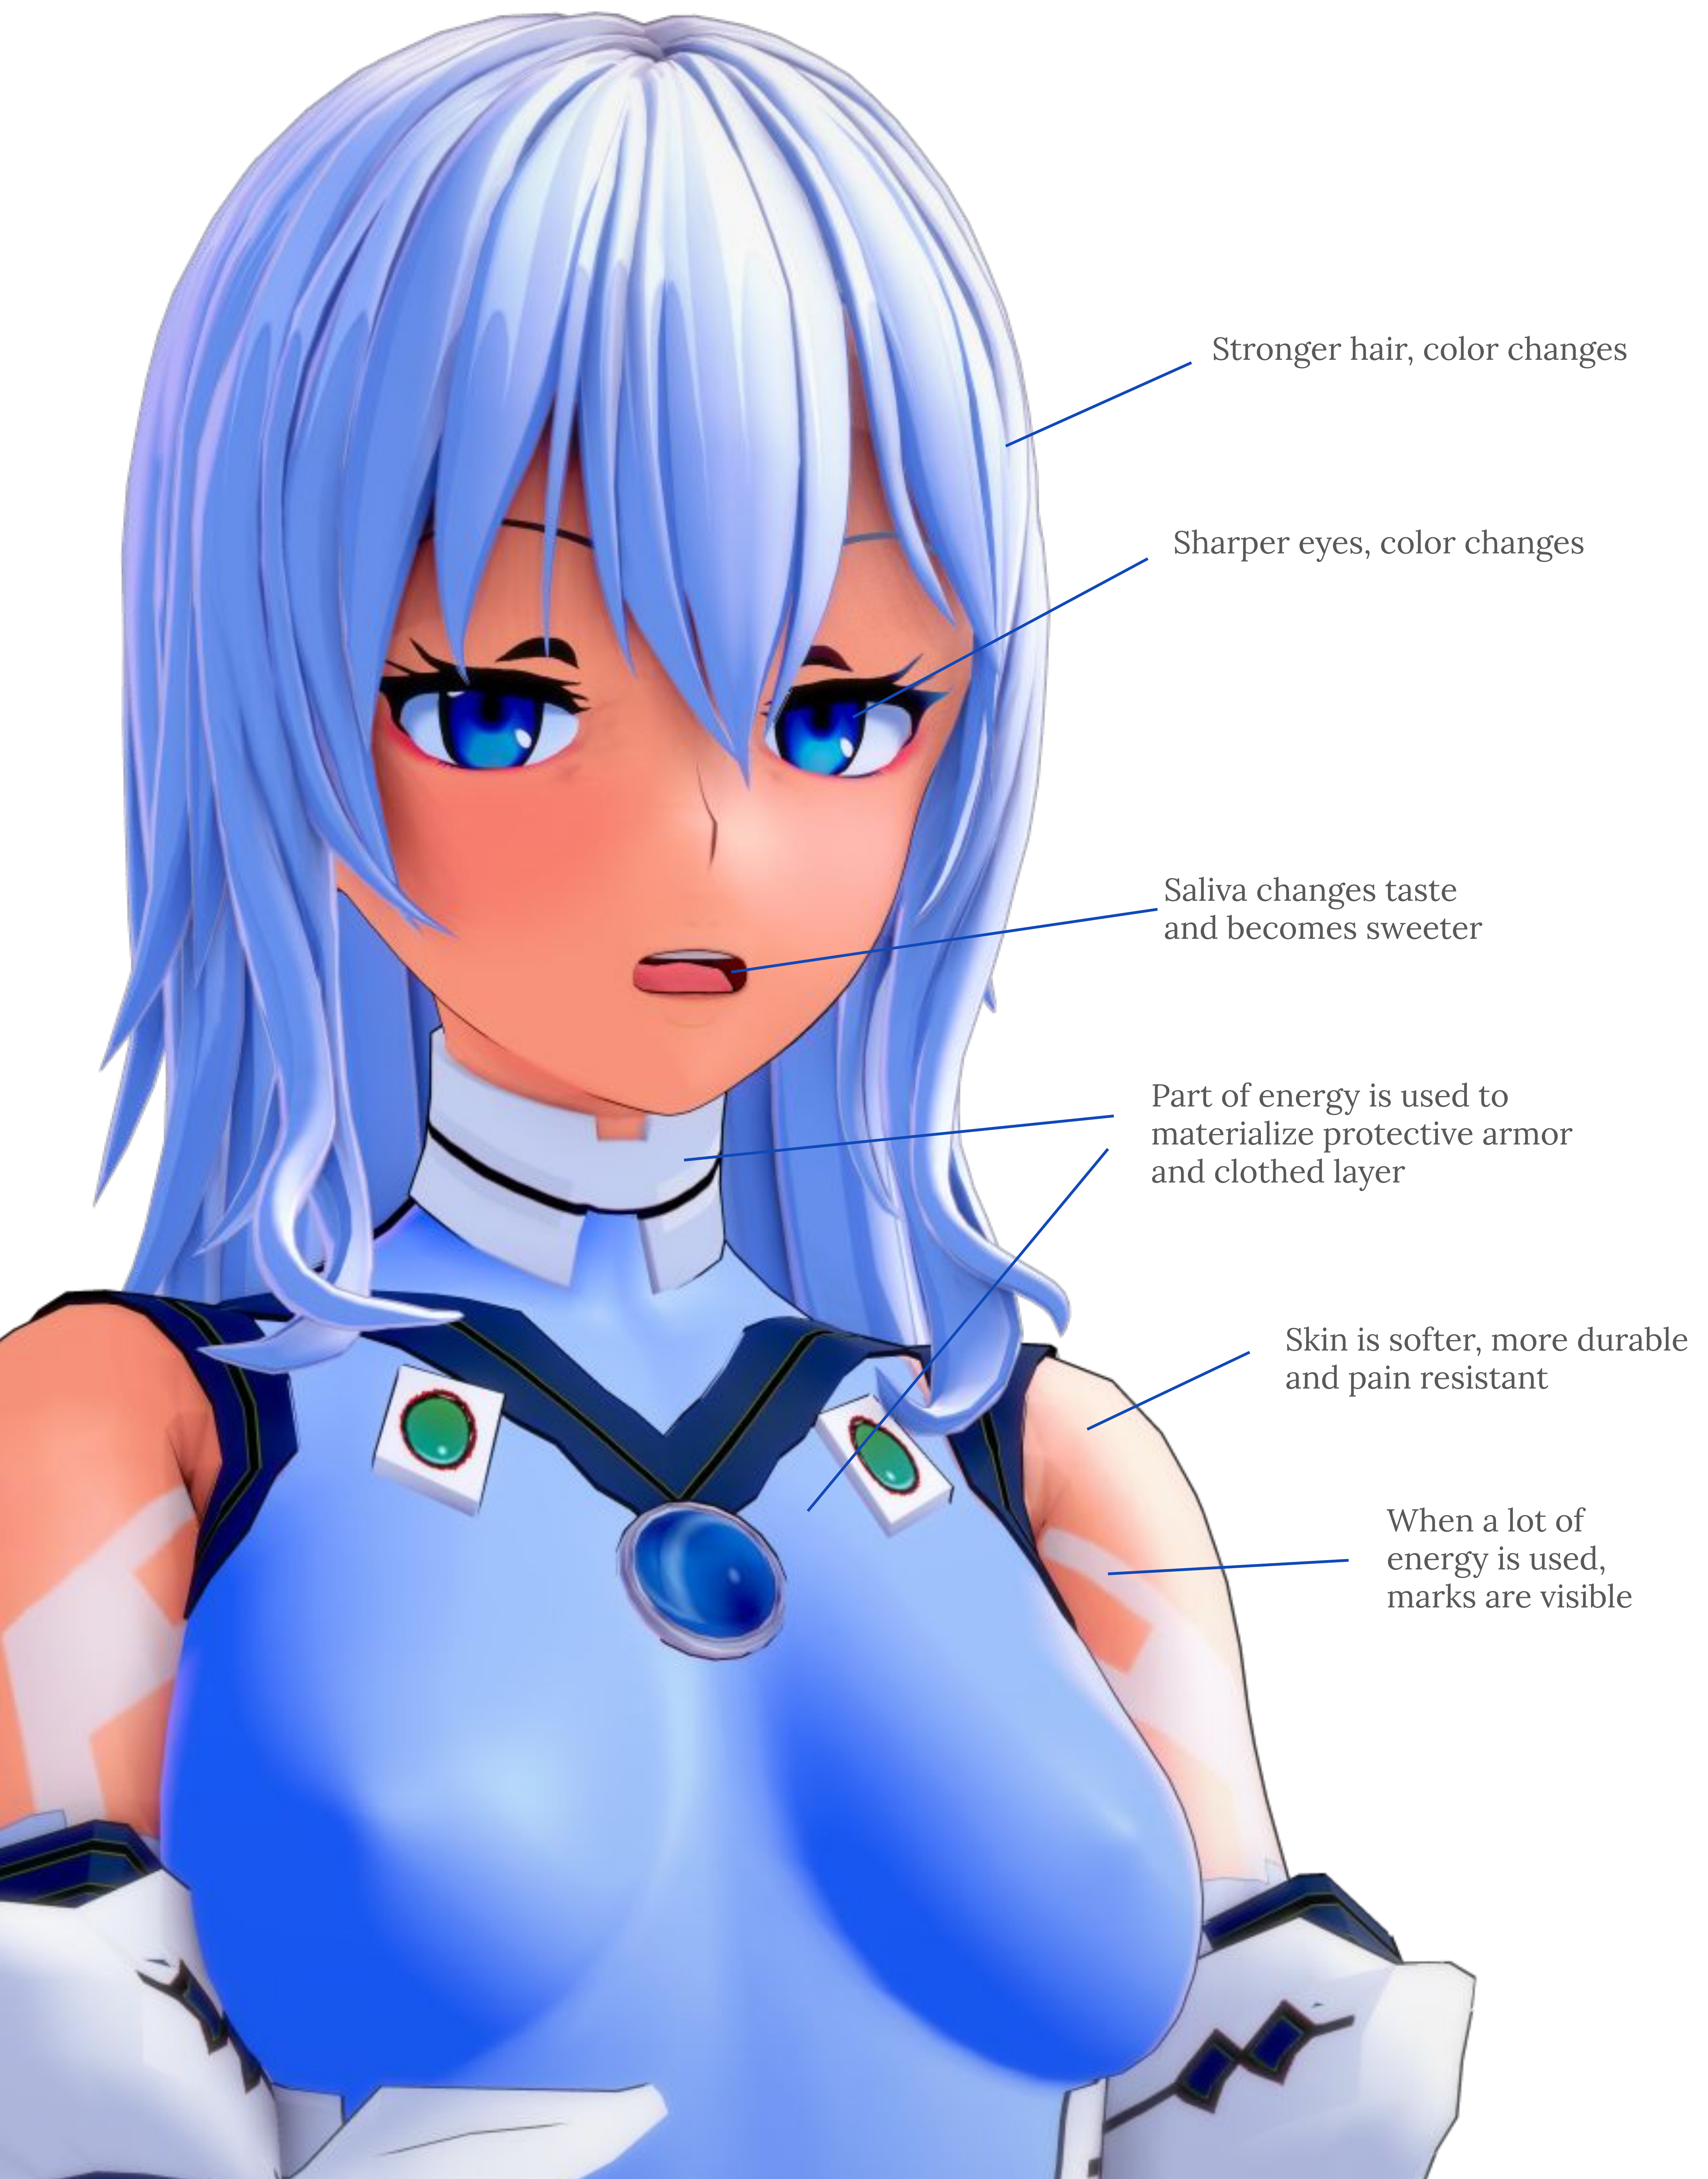

Cells mixed with the energy changes the whole body in various ways.

Stronger hair, color changes

Sharper eyes, color changes

Saliva changes taste and becomes sweeter

Part of energy is used to materialize protective armor and clothed layer

Skin is softer, more durable and pain resistant

When a lot of energy is used, marks are visible