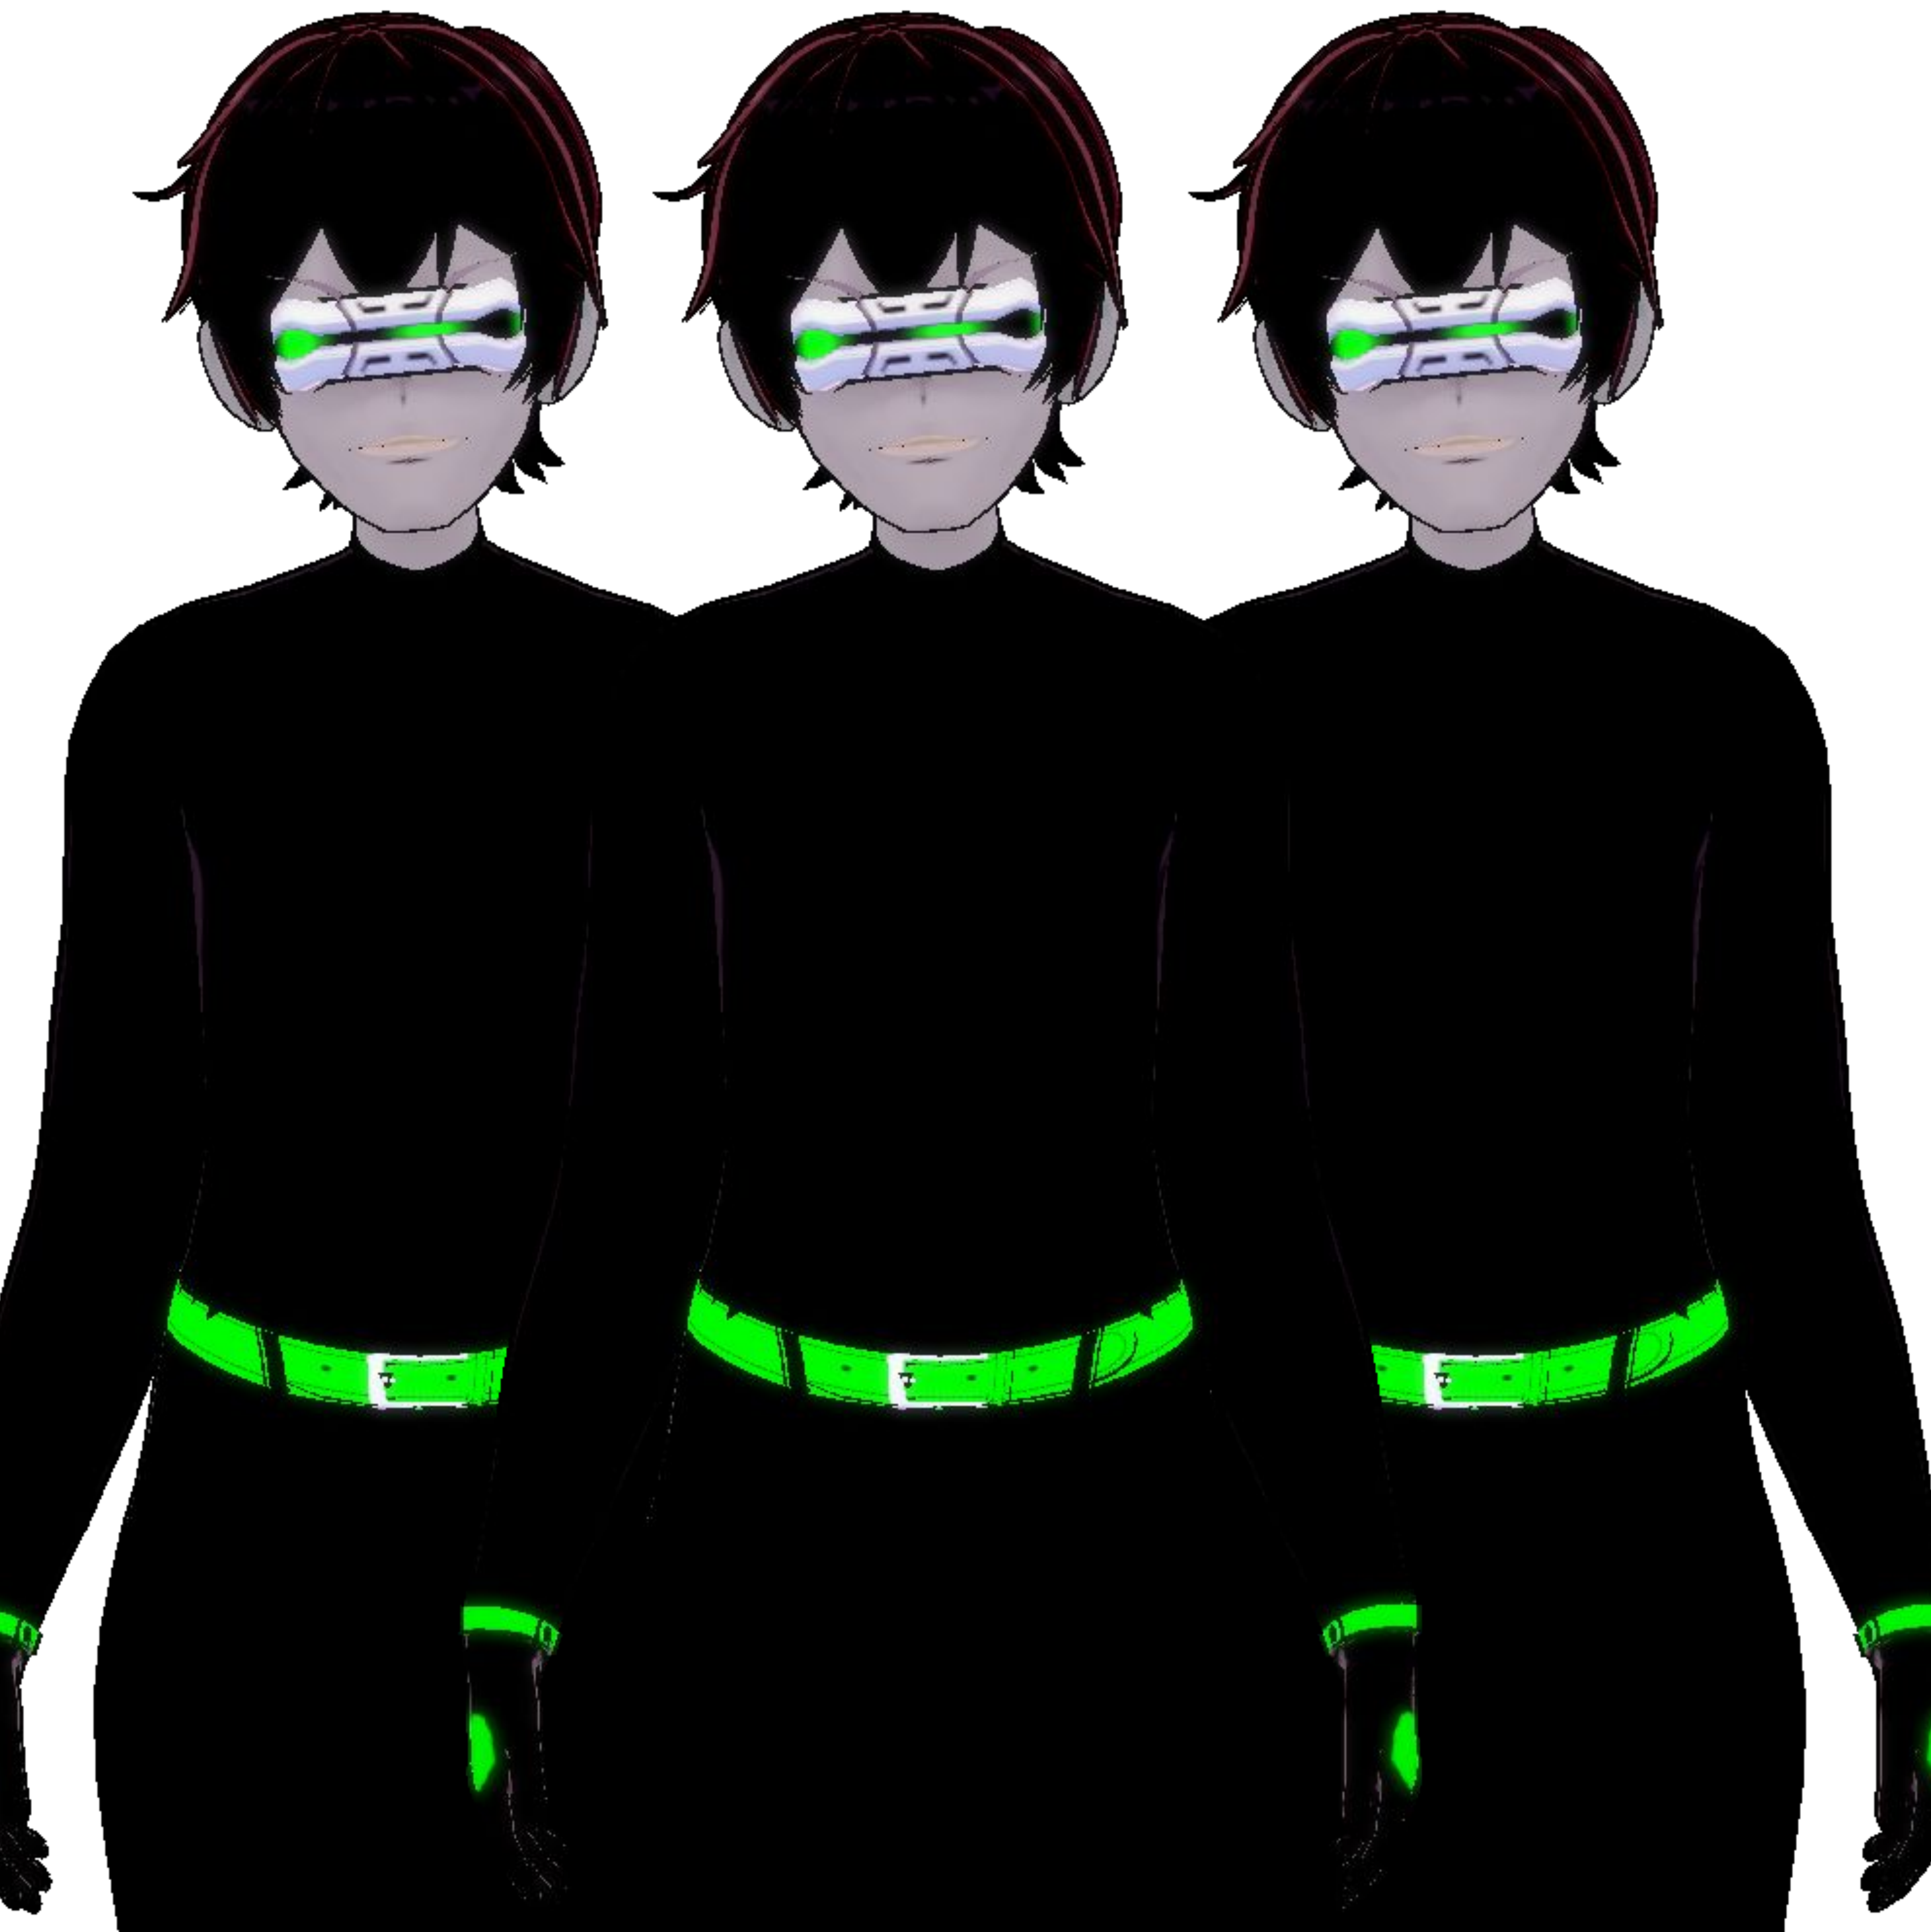

THE COMBATANTS

Combatants utilize mysterious dark energy similar to Valkyries.
They don't need battery, their cells consume the energy biologically.
They are stronger than average human.