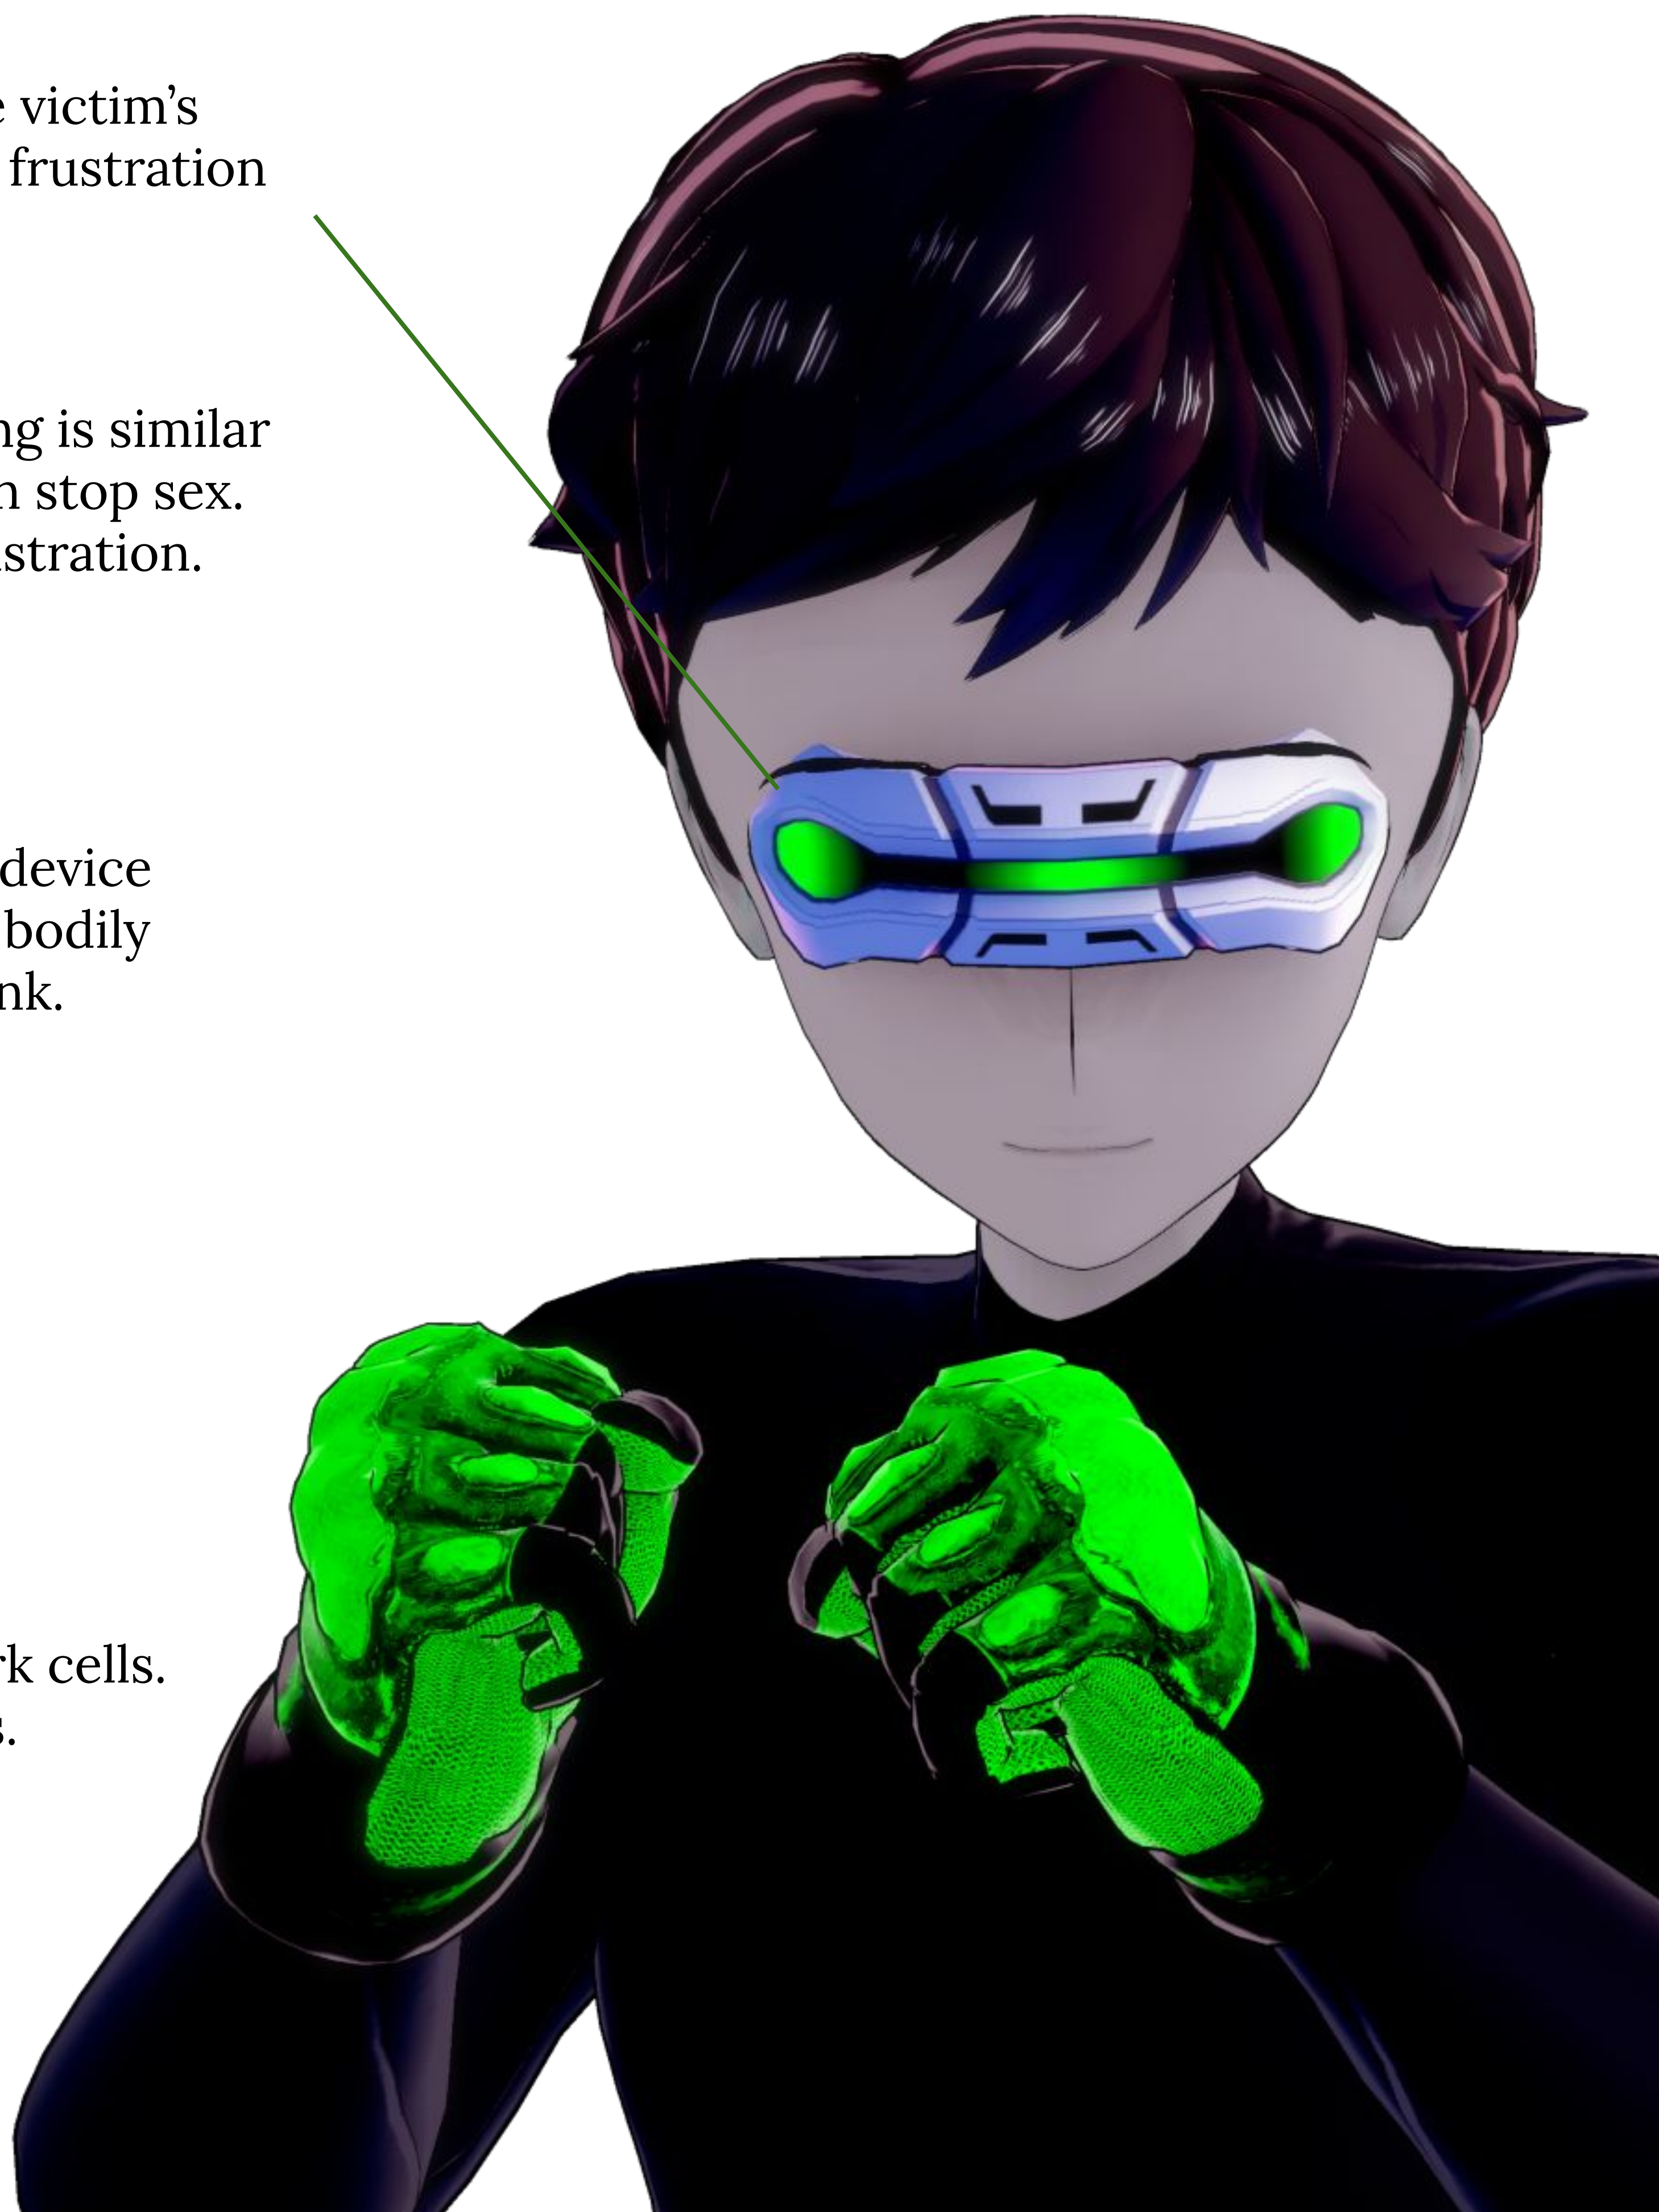

Combatants used to be normal people who fell victim to brainwashing.
The easiest to brainwash are the ones with the strongest urges and frustration.

Brainwashing device feeds on the victim's
biological frustration, mostly sexual frustration

Feeling of accepting the brainwashing is similar
to being granted wish of having non stop sex.
It promises satisfaction to the frustration.

However, instead of satisfaction, the device
enhances thirst for pheromones and bodily
fluids, making them unable to think.

Successful brainwashing inserts
dark energy into the victim's body

The dark energy converts body cells into dark cells.
As a result, the skin and blood darkens.
Bodily fluids become toxic.