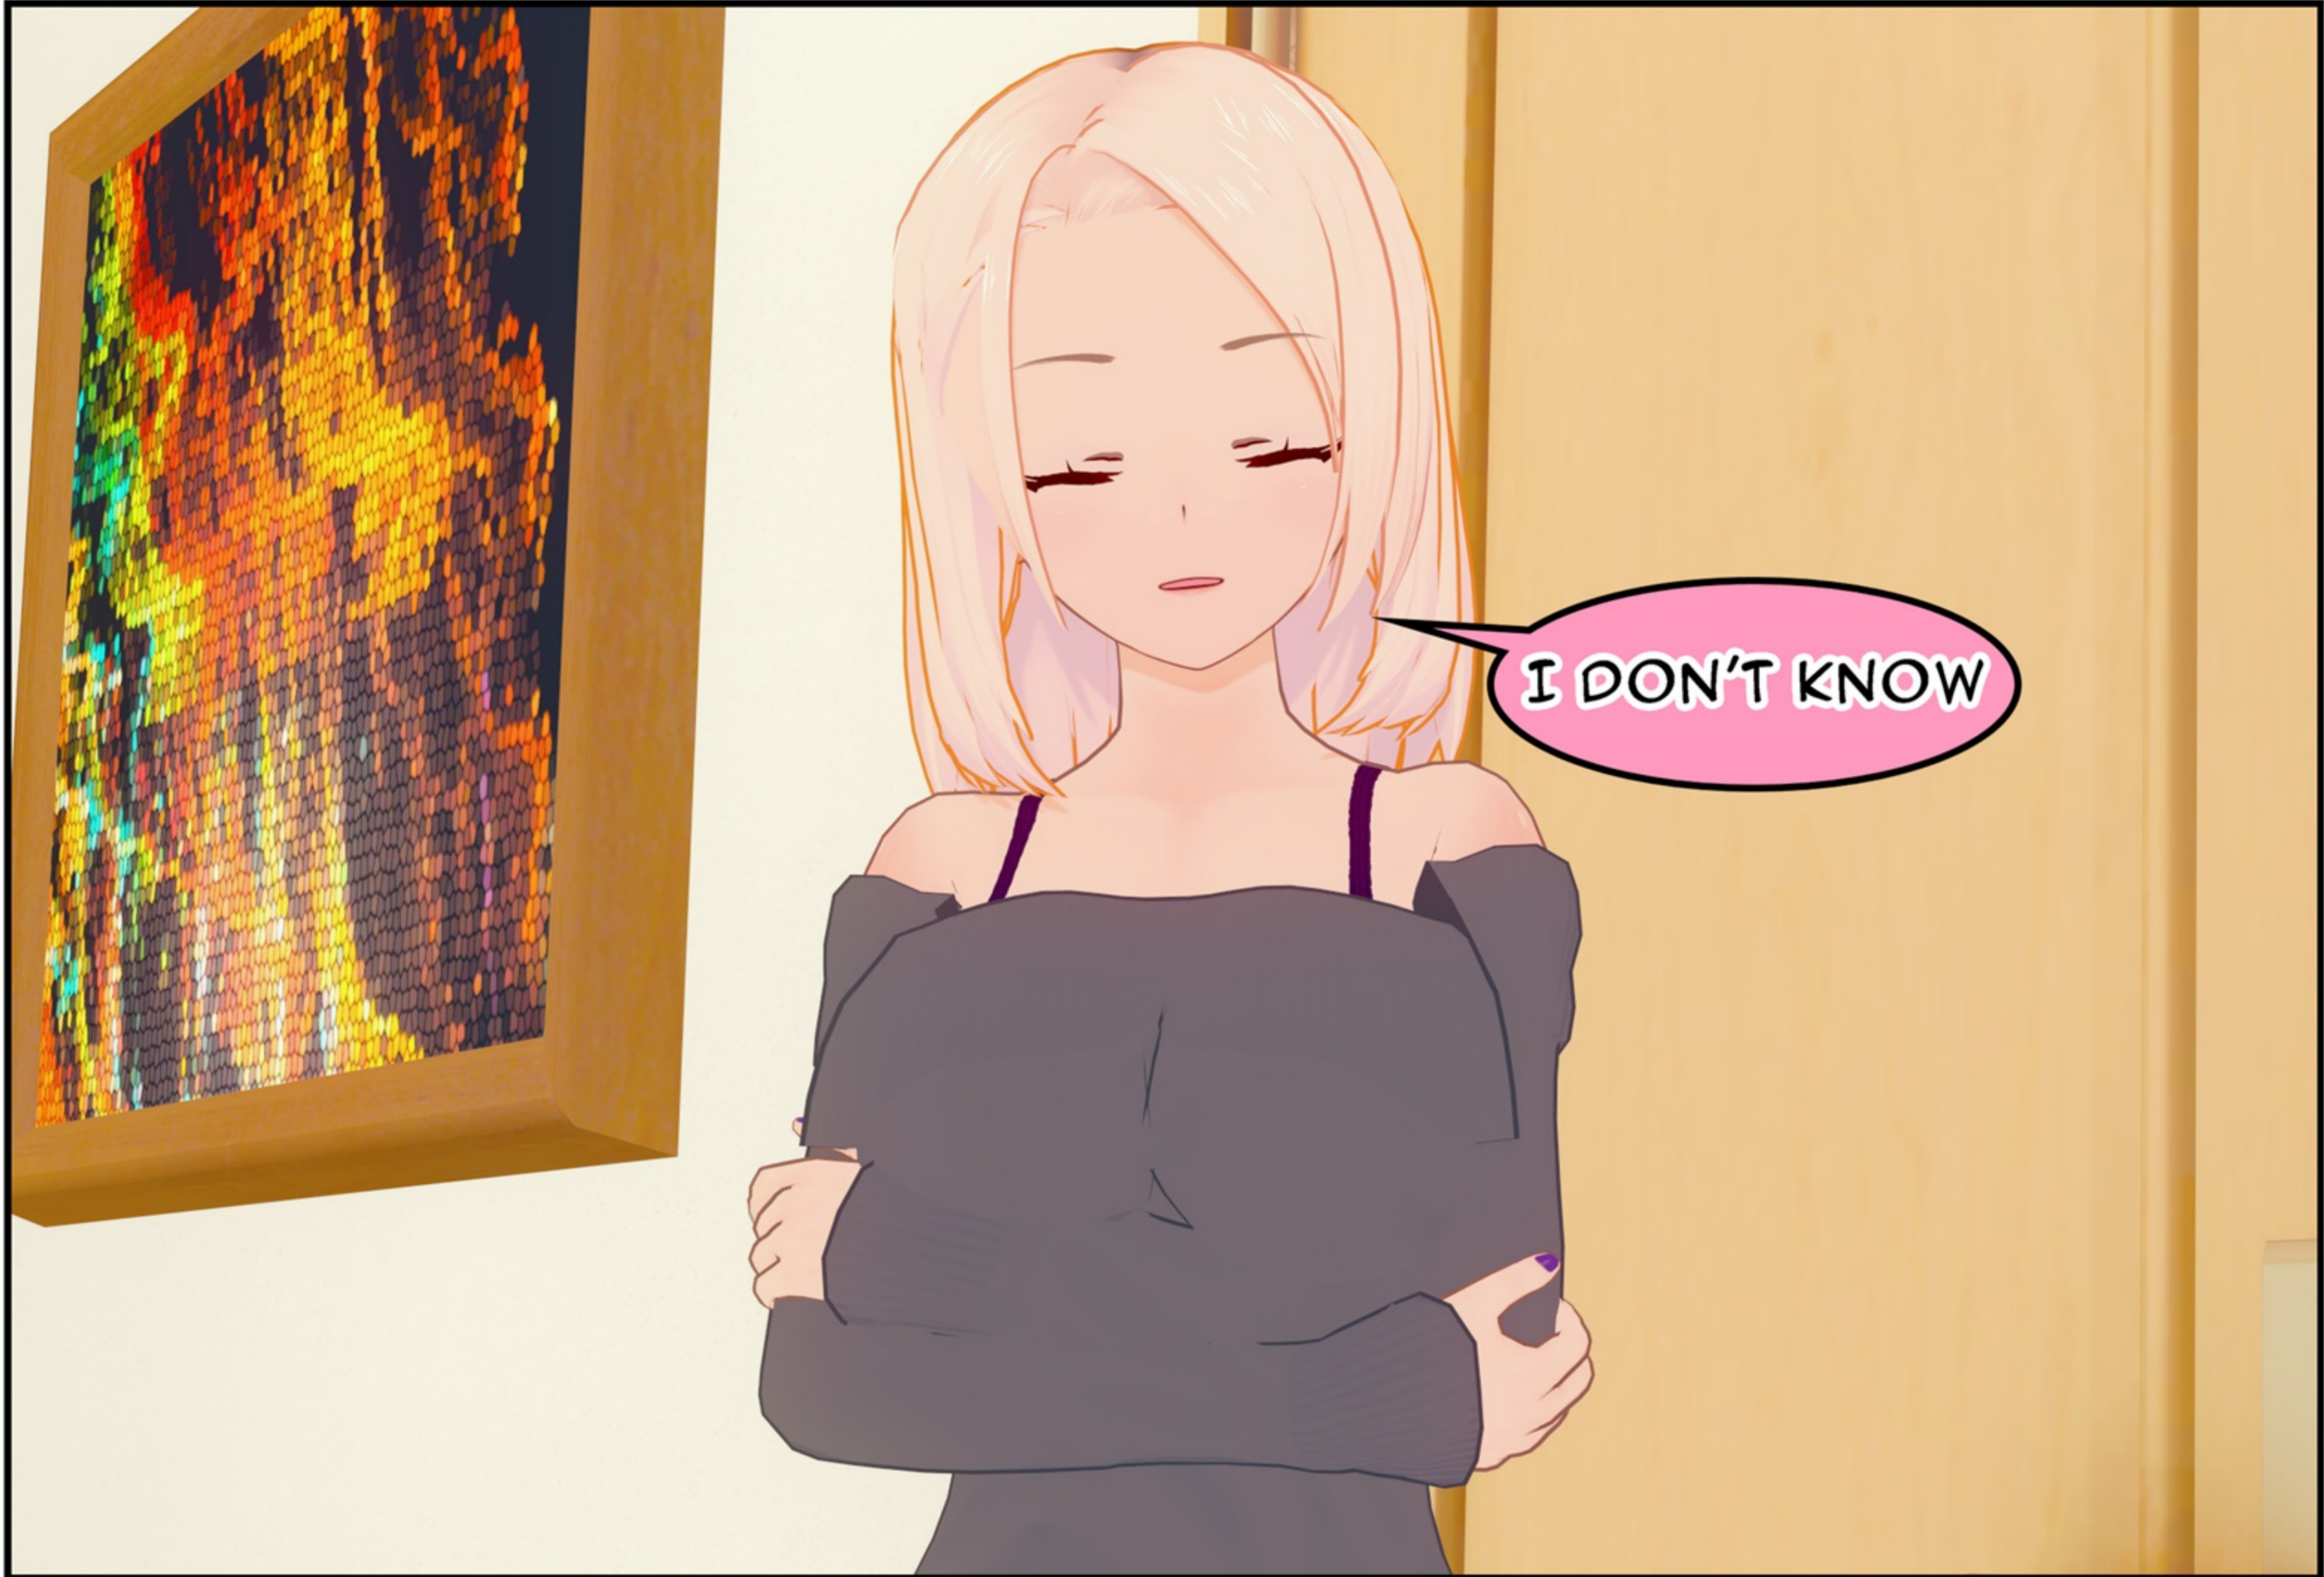

I DON'T KNOW