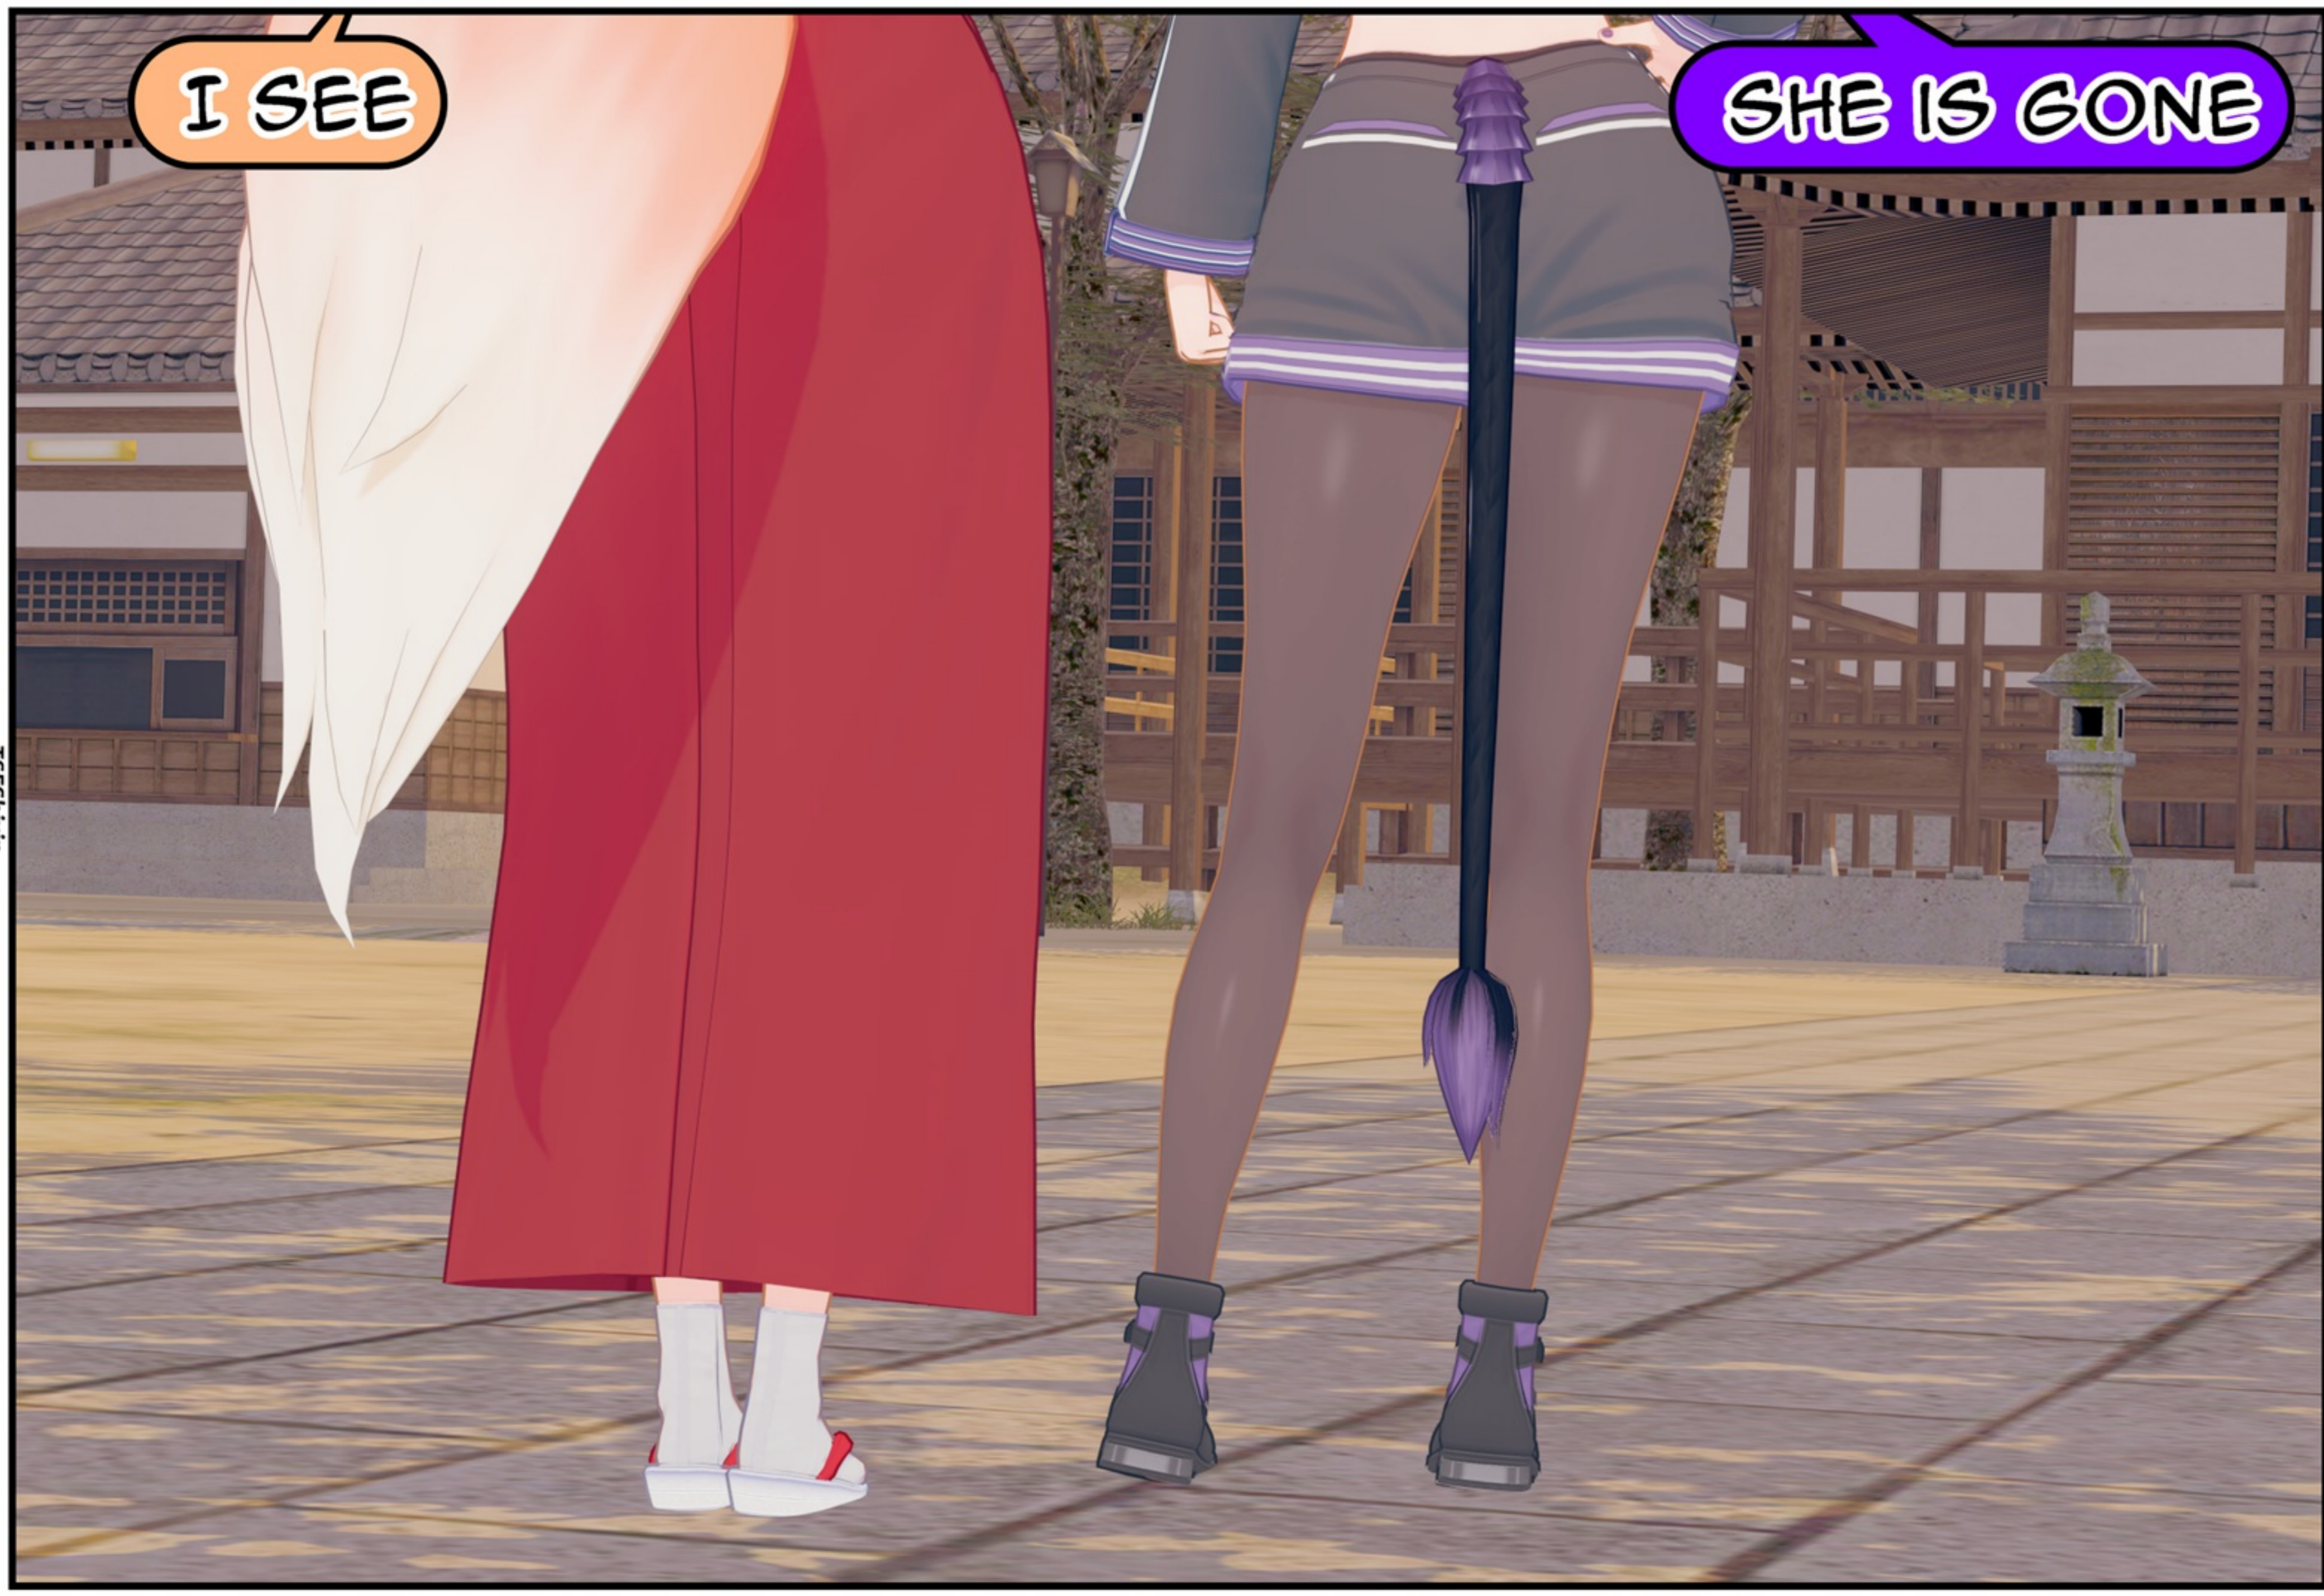

I SEE

SHE IS GONE

TSFShiyin