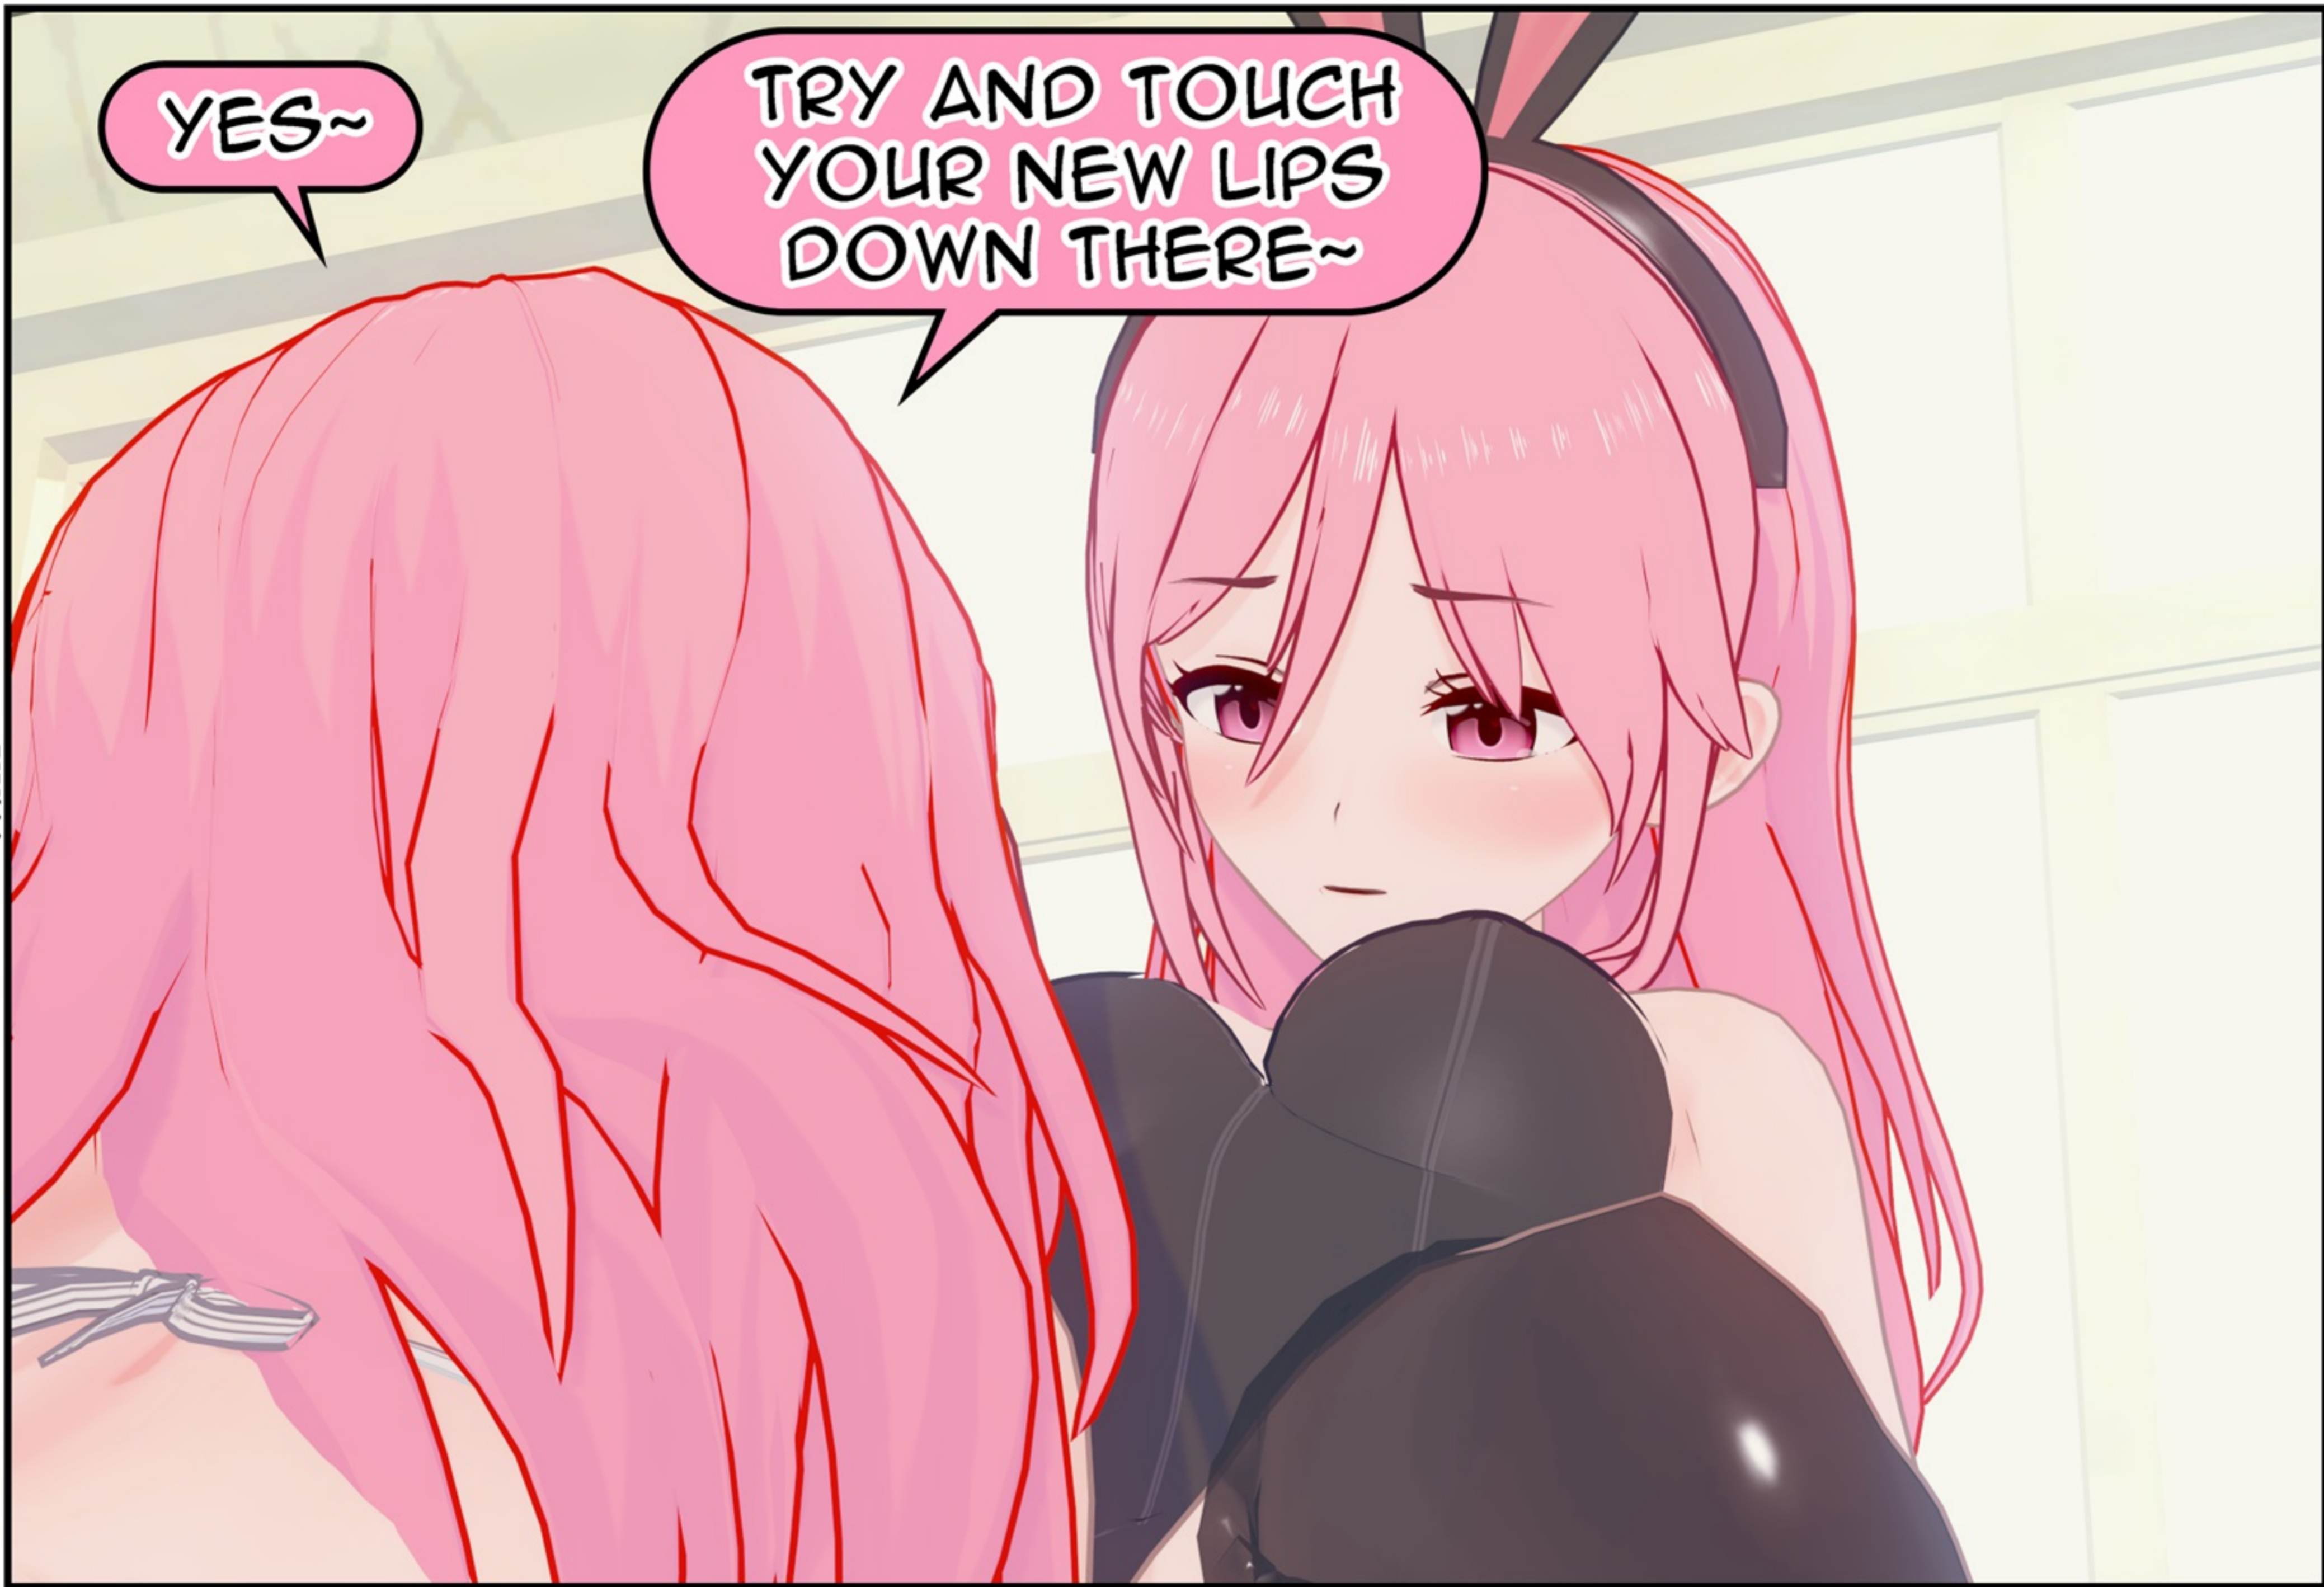

YES~

TRY AND TOUCH
YOUR NEW LIPS
DOWN THERE~