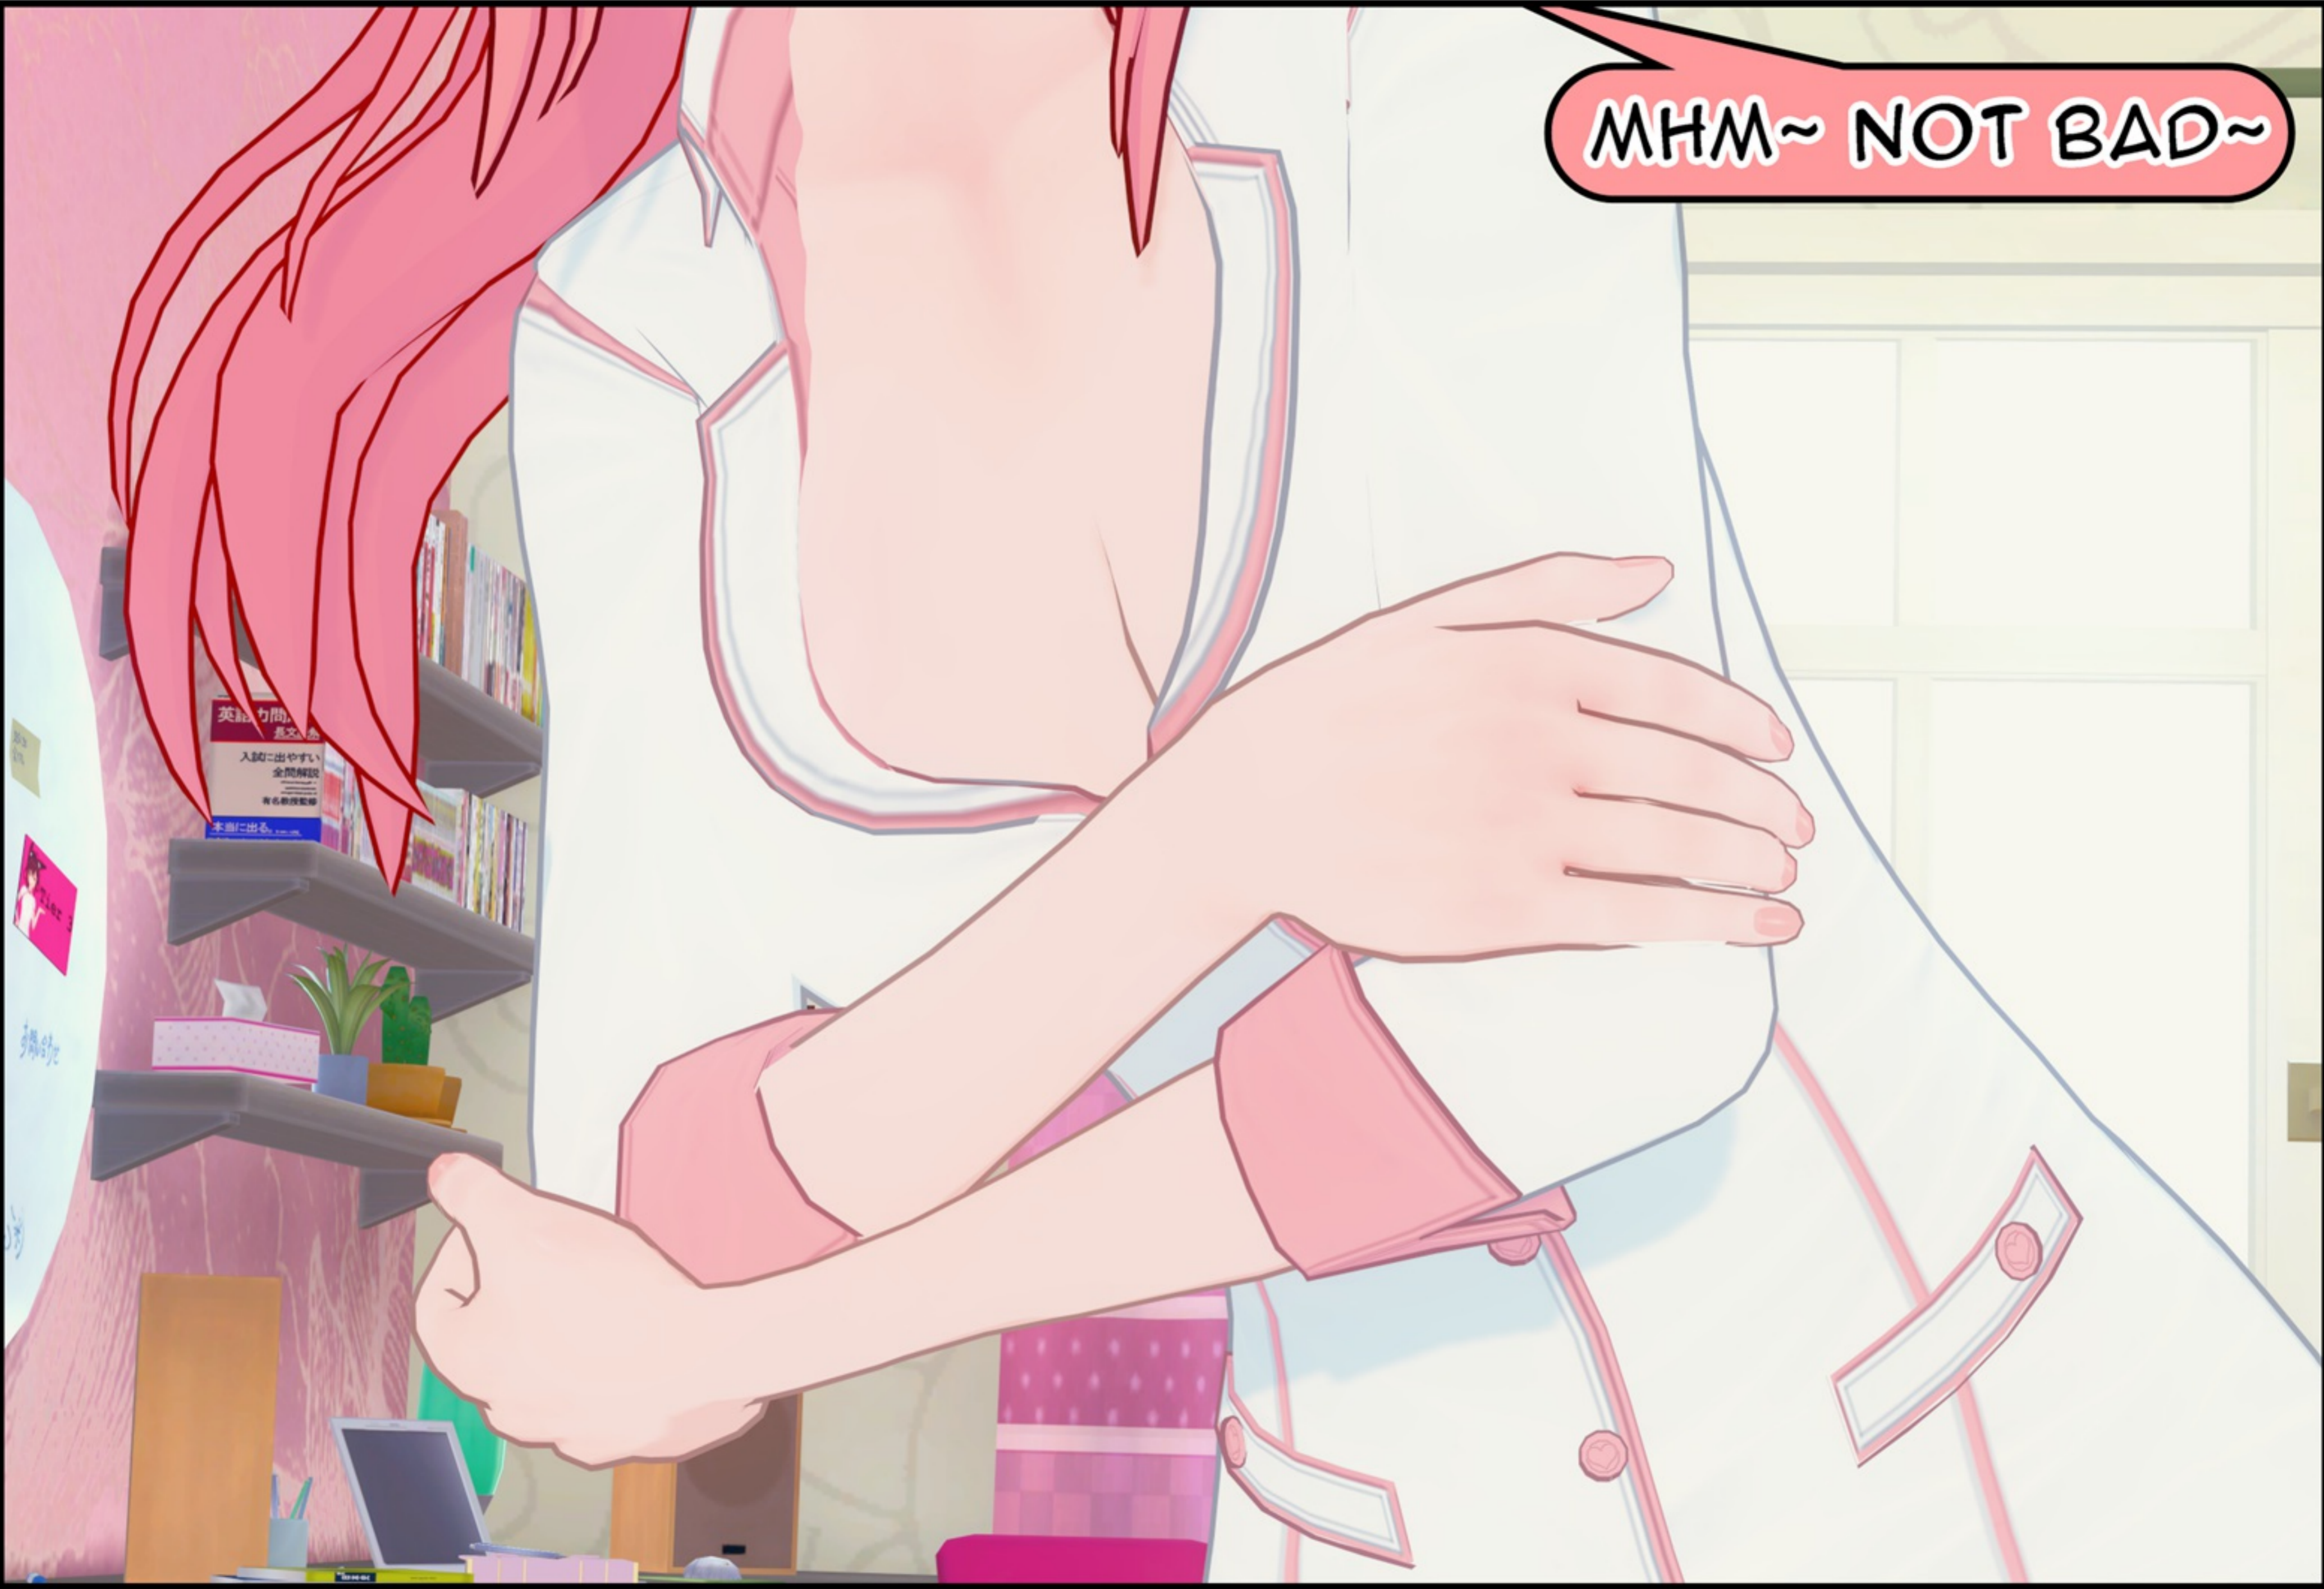

MHM~ NOT BAD~