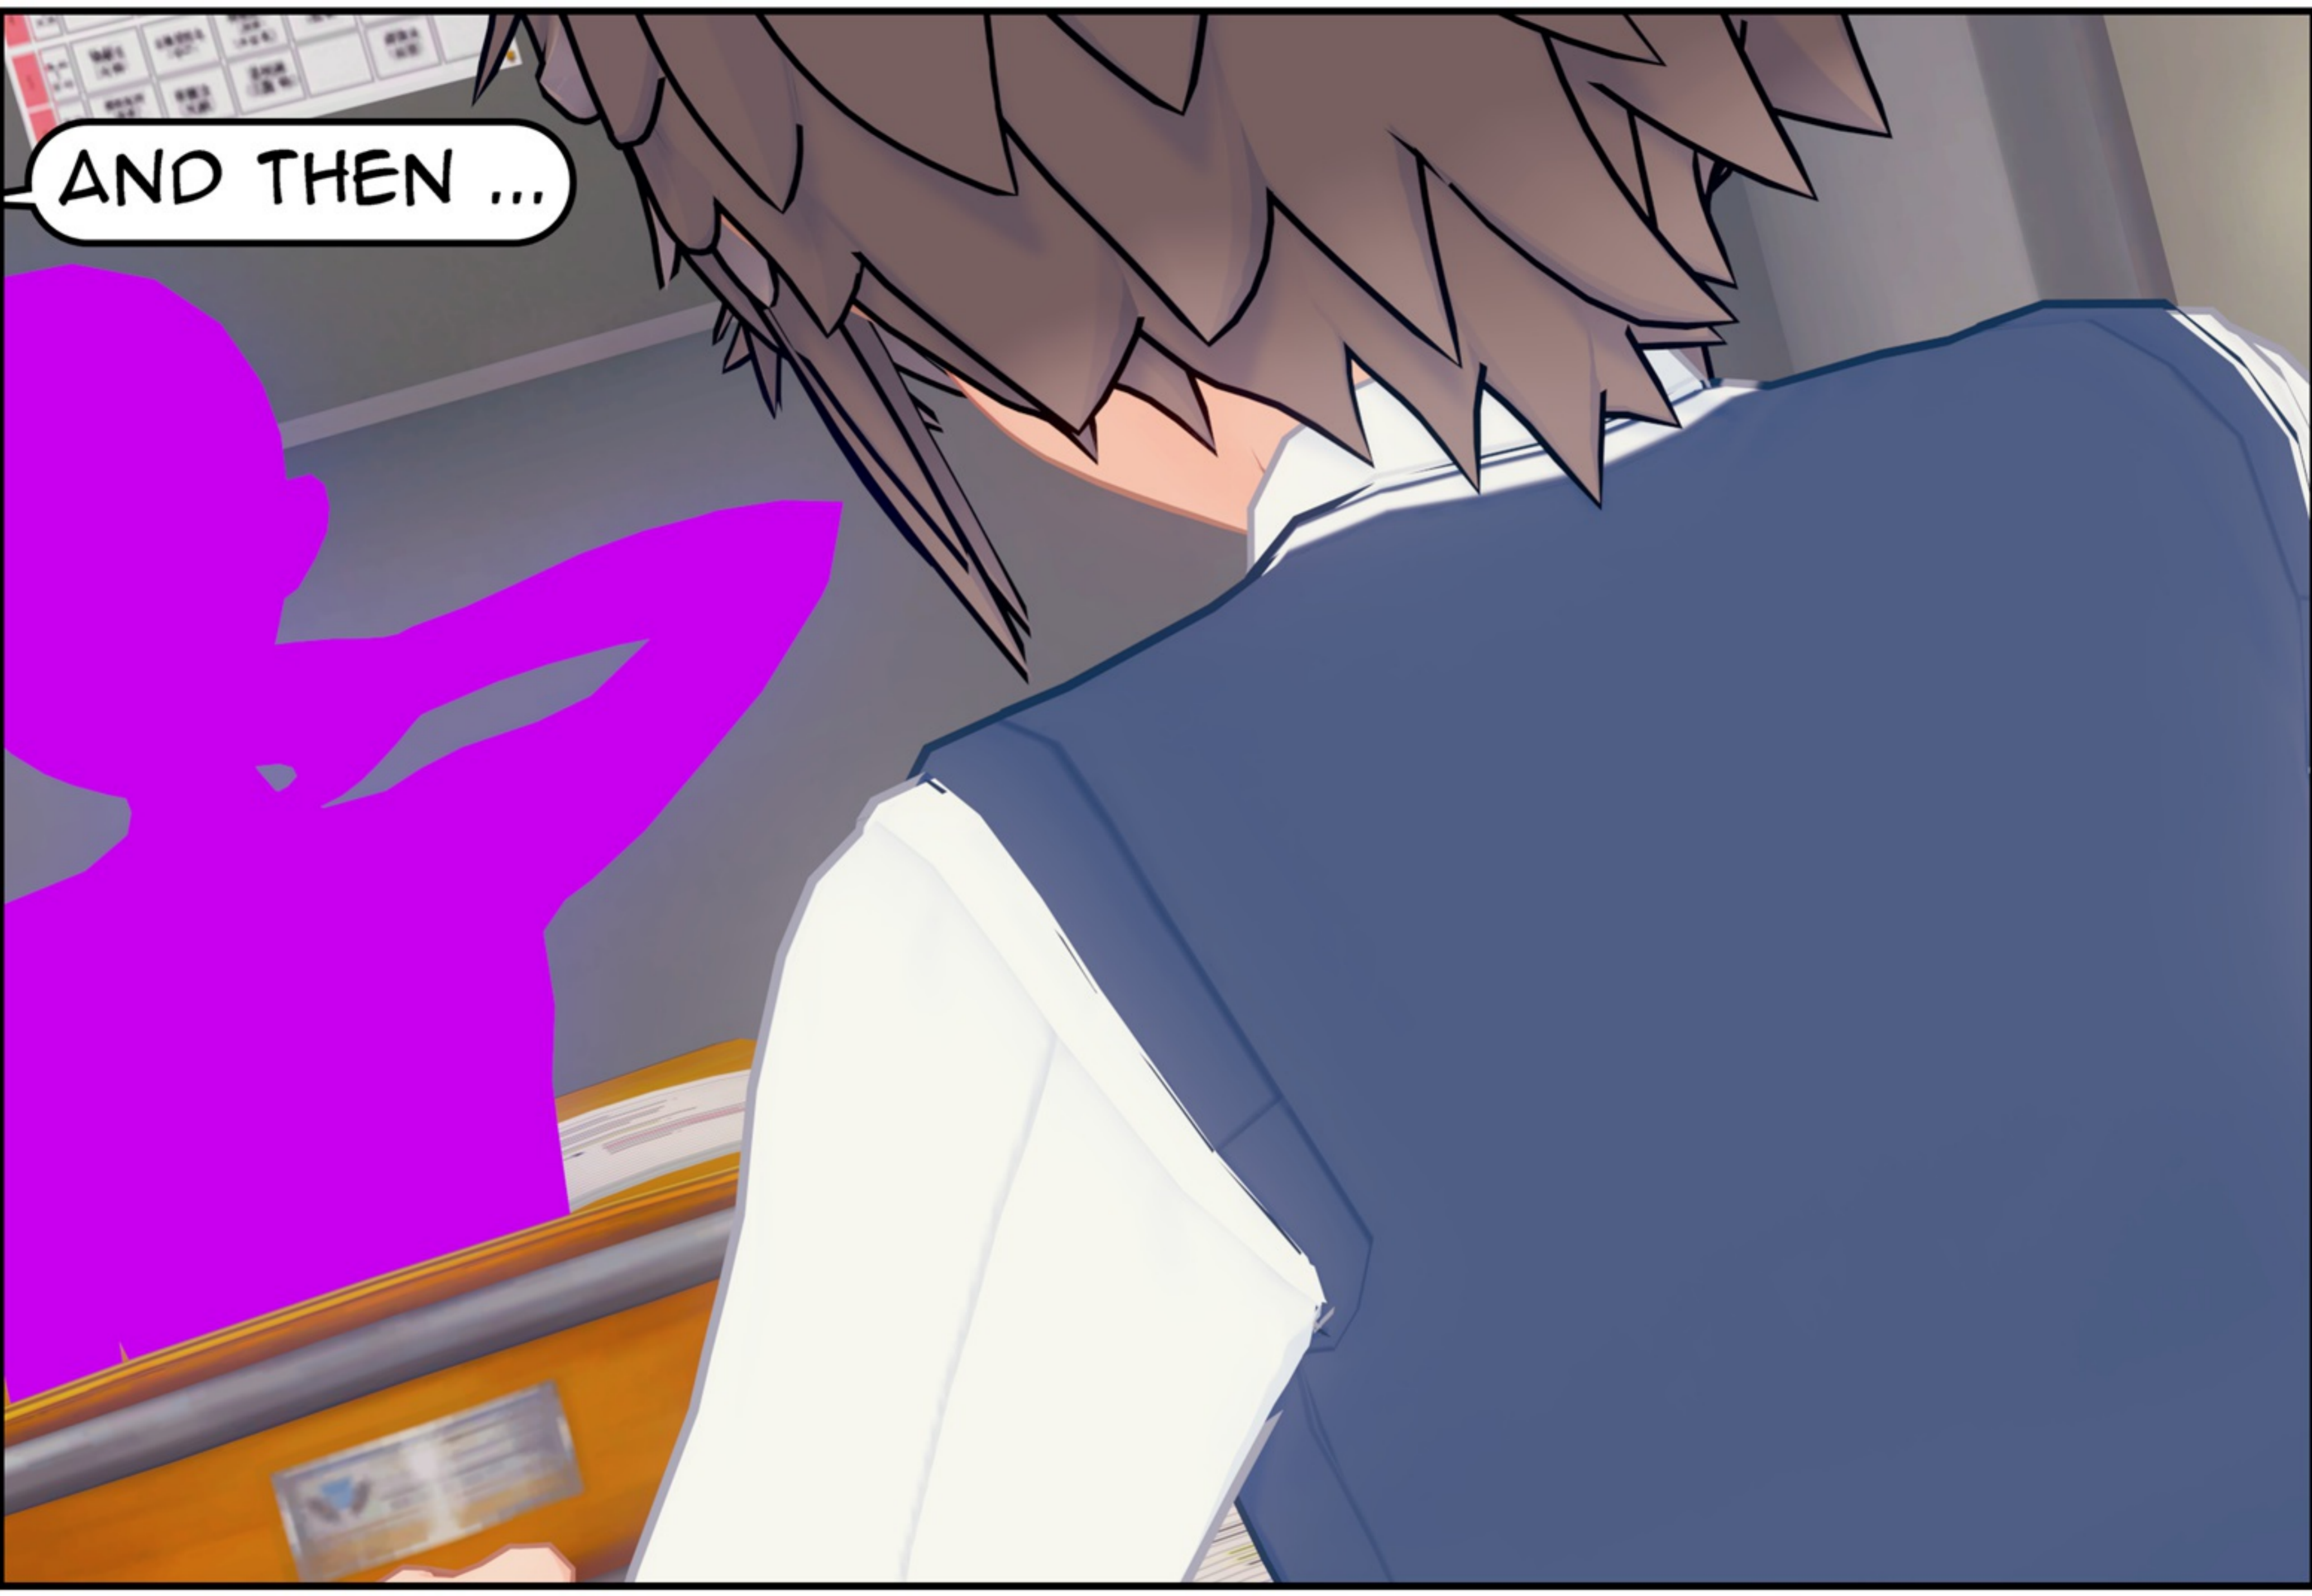

# COSPLAY SISTERS

[HTTPS://WWW.PATREON.COM/TSEFSHIYIN](https://www.patreon.com/tsfshiyin) | ●

[HTTPS://TSFSHIYIN.FANBOX.CC](https://tsfshiyin.fanbox.cc)

AND THEN ...

TSFShiyin

I'M  
BORED

AT LEAST  
I GOT HER  
IN FRONT  
OF ME

IT'S 42

THAT'S CORRECT

EVEN HER  
VOICE SOUNDS  
SWEET

LOOK AT HER  
FINE LEGS~

OR HER  
BOOBS ...

PERFECT  
SIZE IF YOU  
ASK ME~

TSFShiyin

A close-up illustration of a young girl with long, straight pink hair and large, expressive purple eyes. She has a soft, pleasant expression and is wearing a white sailor-style uniform with a blue collar and a red bow at the neck. In the upper right corner, a blue, cloud-shaped speech bubble contains the text "NOT TO MENTION HER CLUTE FACE~". The background is a simple grey wall, and a portion of a purple object and a wooden desk with an open book are visible on the right side.