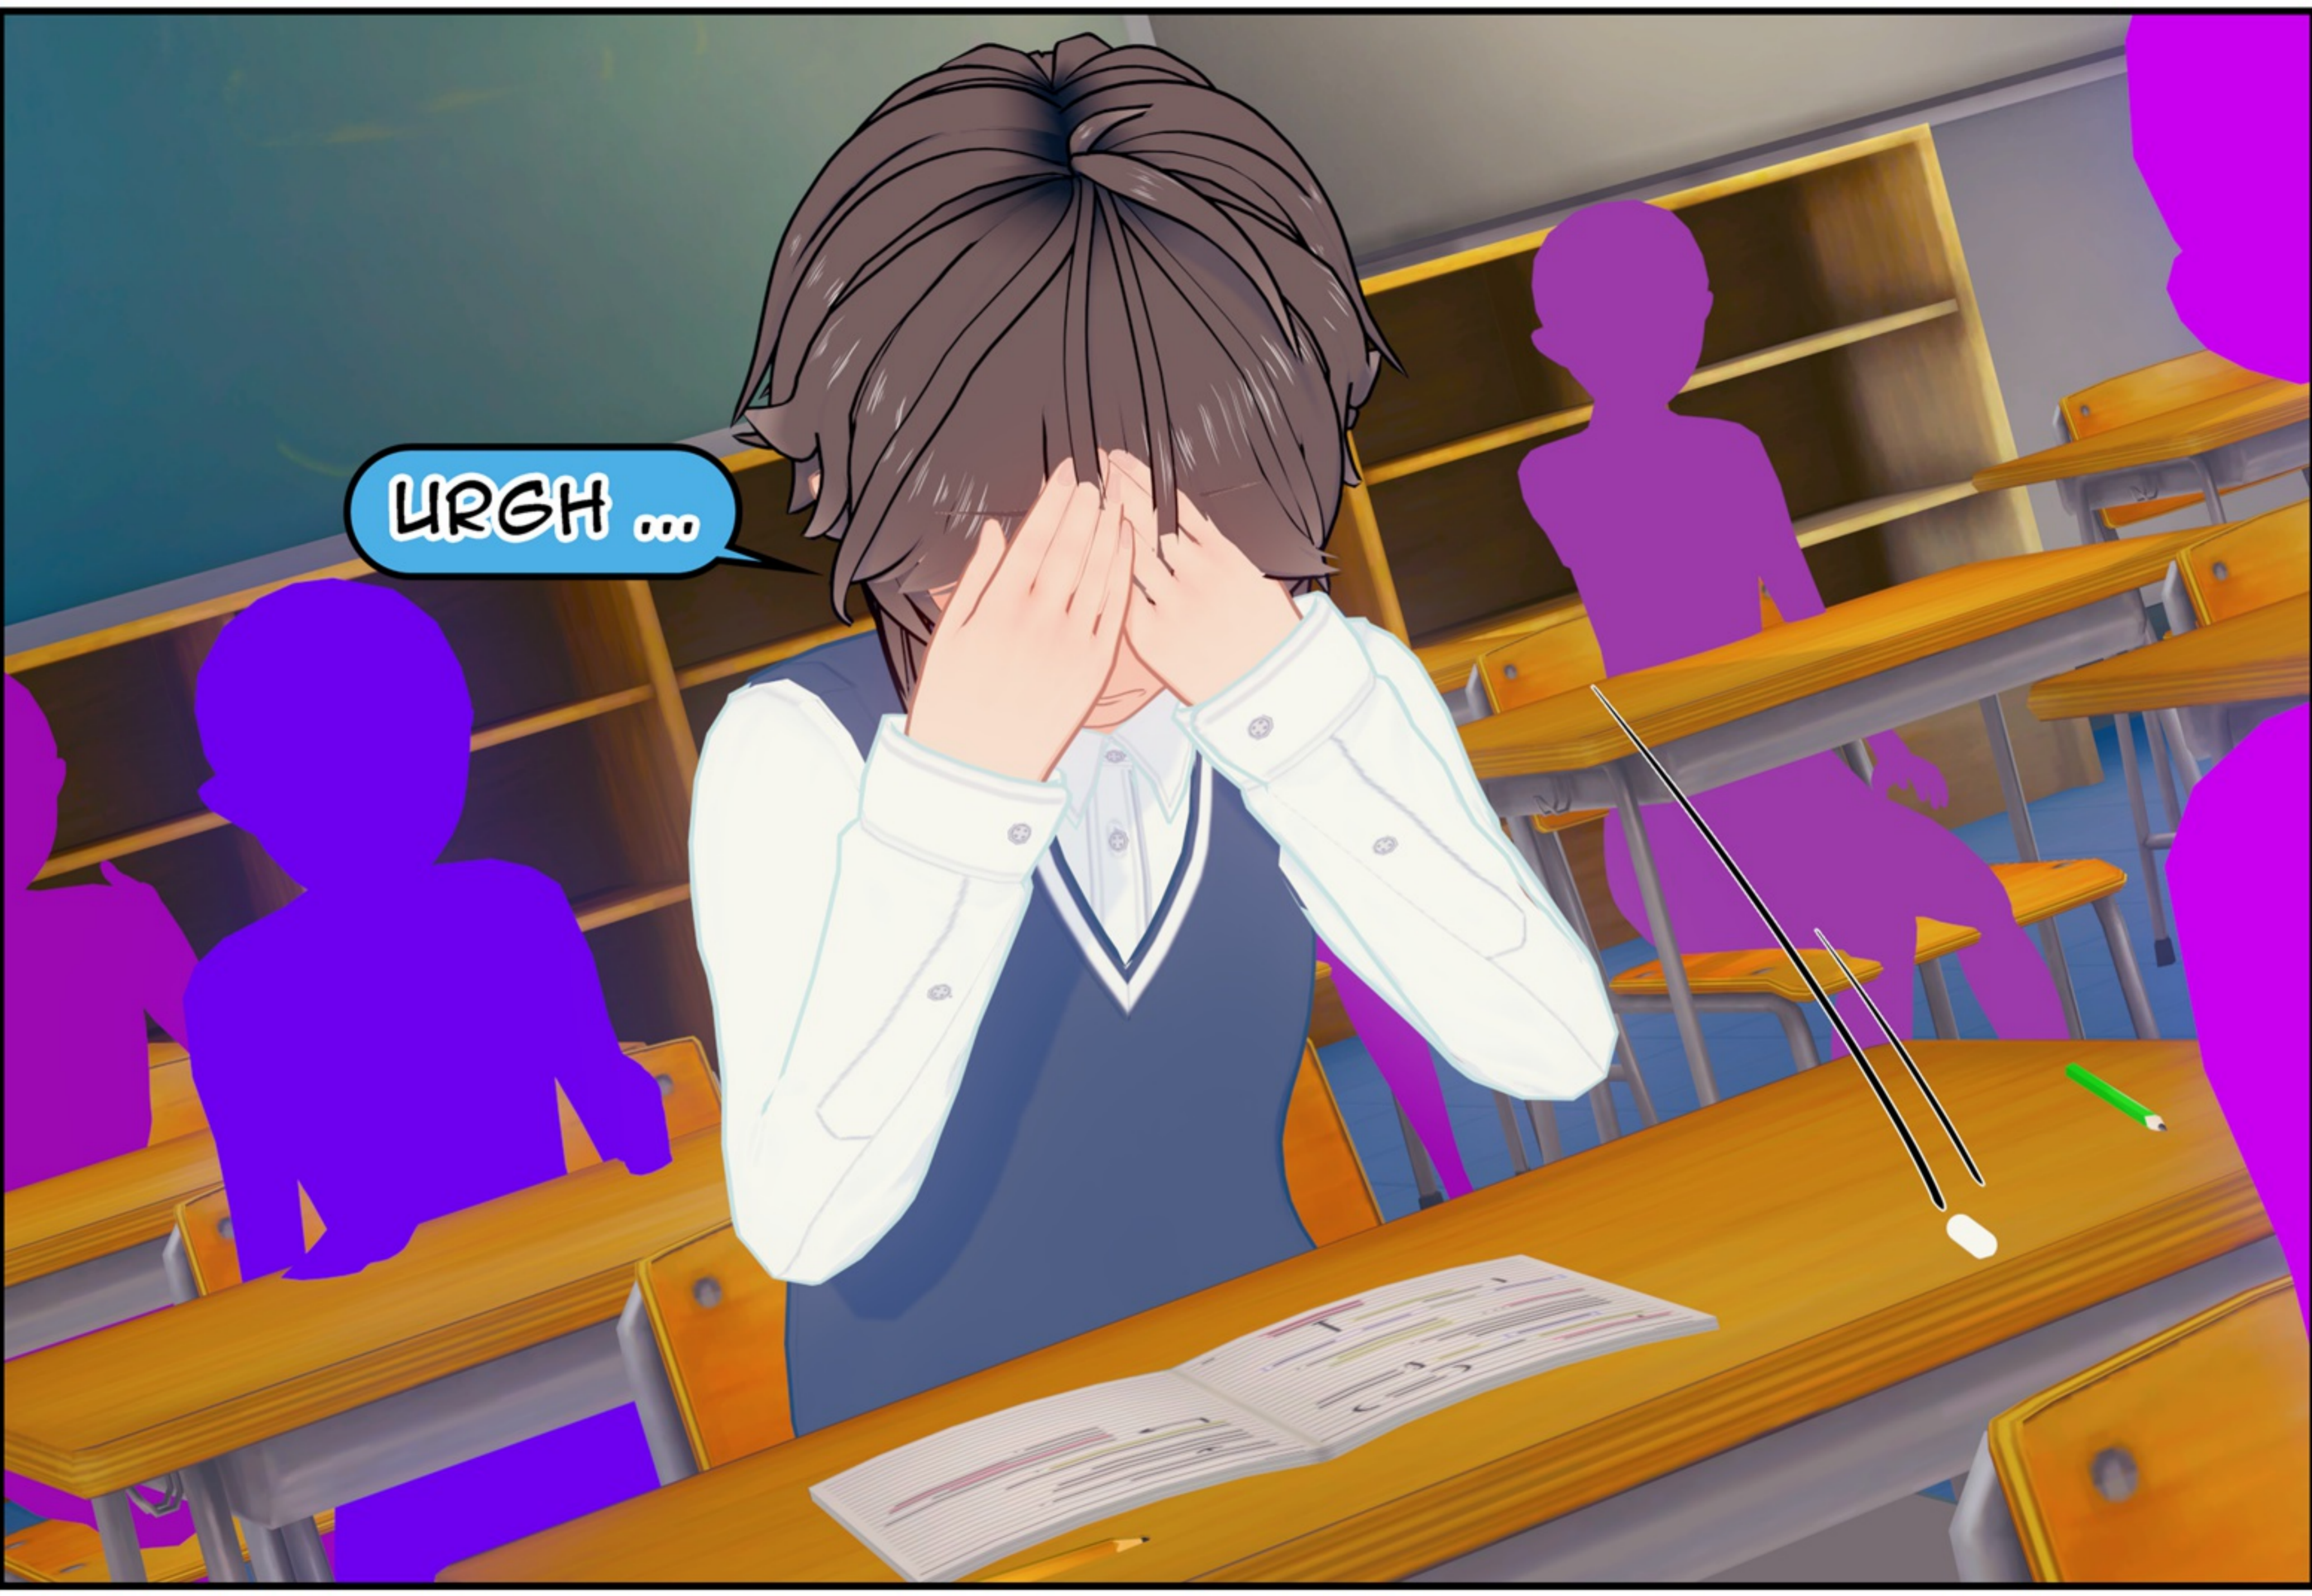

LURGH ...

TSFShiyin