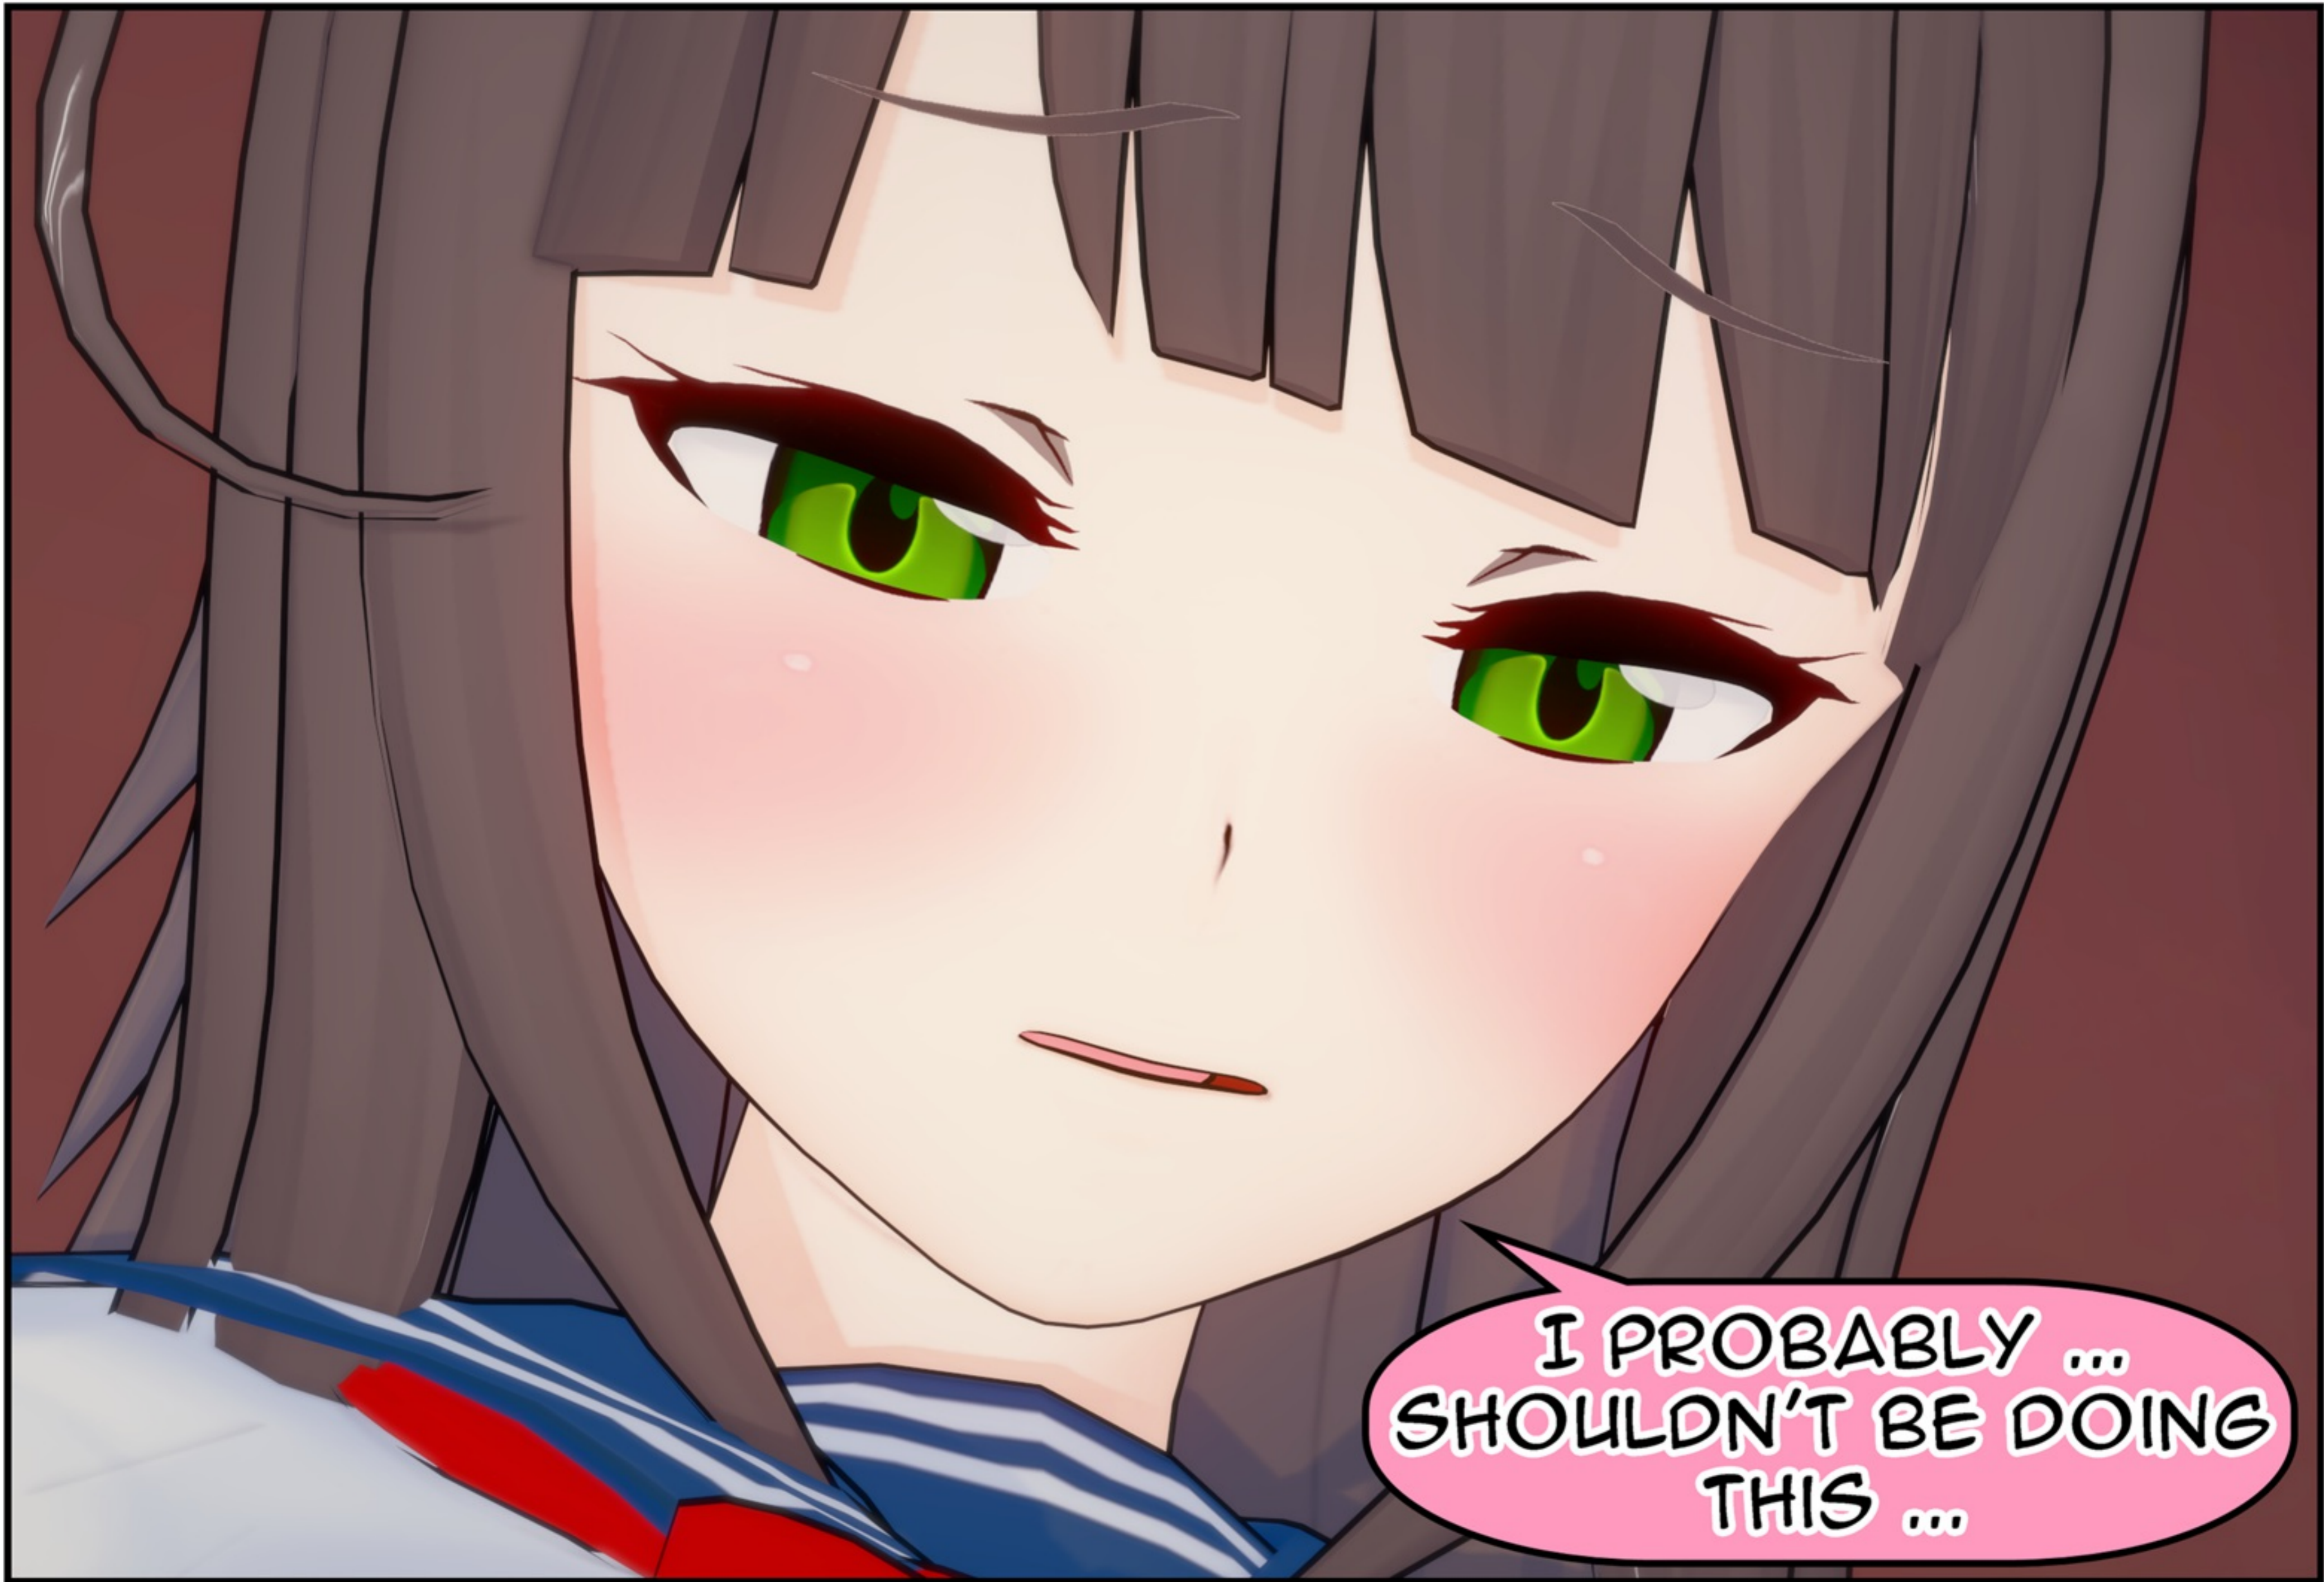

I PROBABLY ...
SHOULDN'T BE DOING
THIS ...