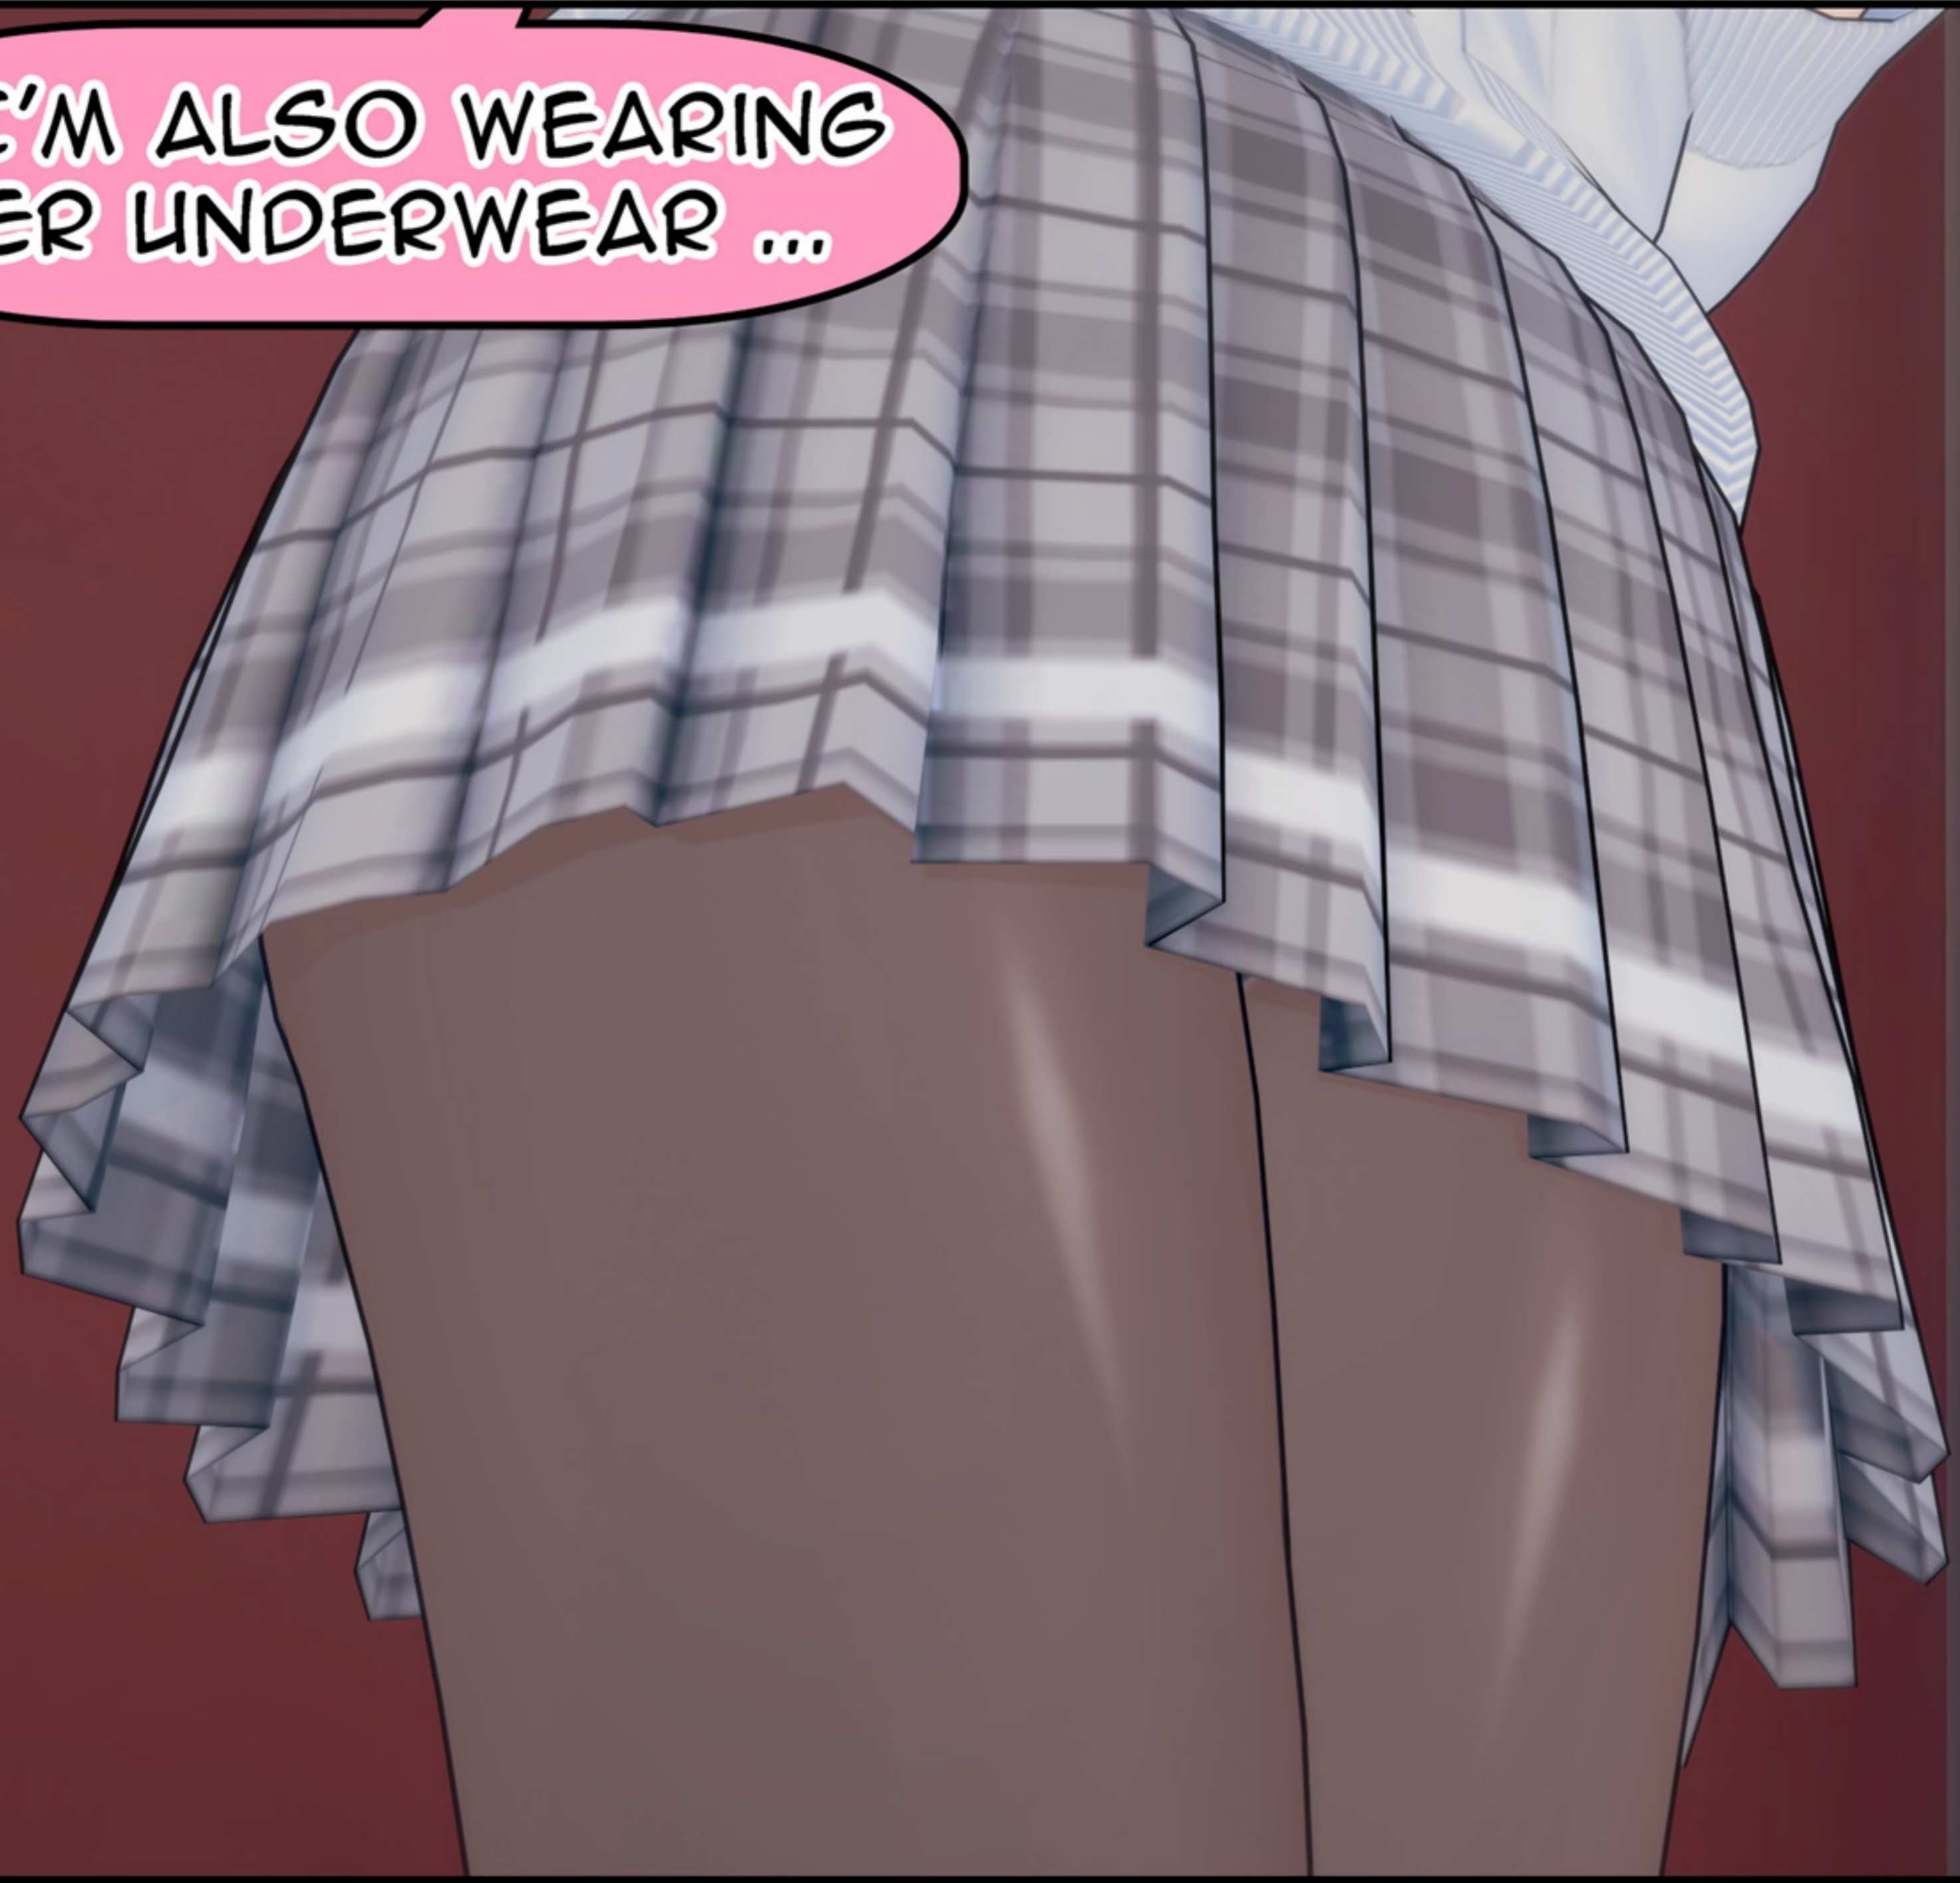

... I'M ALSO WEARING
HER UNDERWEAR ...